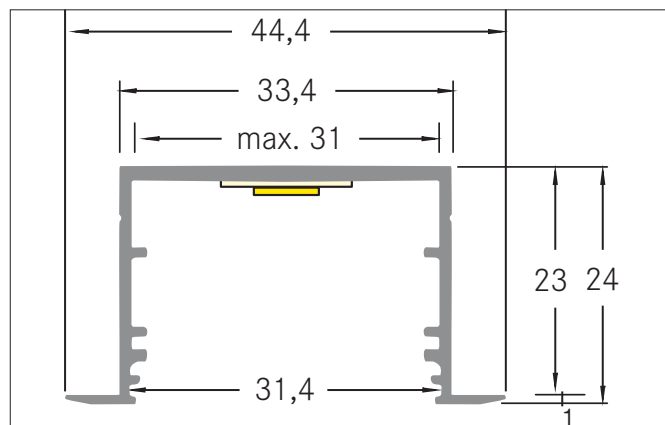

P40-30 Segment LED recessed profile

Article no. 73759070

Light.
For Generations.**Tender**

Segment LED recessed profile, white. For optimal attachment of the profile this holders are suitable 53036000. With the use of profile covers 53404000 53404070 53404080 the additional mechanical protection and optimal light distribution can be achieved. The associated end cap set is under 53025070 available. for Mounting method: Recessed mounting, Material: Aluminium, dimensions profile: length: 100 mm x width: 44,4 mm x height: 24 mm .

Article data	
Article no.	73759070
GTIN	4251433970996
Series name	P40-30
Short description	Segment LED recessed profile
Material	Aluminium
Colour	White
Built-in width	33.4 mm
Installation depth	23 mm
Length	100 mm
Width	44.4 mm
Height	24 mm
Weight	0.350 kg

P40-30 Segment LED recessed profile

Article no. 73759070

Light.
For Generations.

Packing data	
Gross weight	0.6 kg
Length of packaging	105 mm
Packaging width	80 mm
Packaging height	80 mm
Note	Please note that the materials aluminium and PMMA or PC can expand differently with changes in temperature! At a temperature change of 10°C, the coefficient of expansion is approx. aluminium is approx. 0.7mm per metre, for plastic approx. 1.5mm per metre. This is not a defect in the product, this is a normal physical process. physical process.
Disposal at end of life	This product must not be disposed of with household waste. You are obliged, to dispose of such electrical waste separately. By disposing of electrical waste and other old or defective electronics separately, you support recycling or other forms of re-use. In that way you help to take care and to avoid that harmful substances get into the environment.