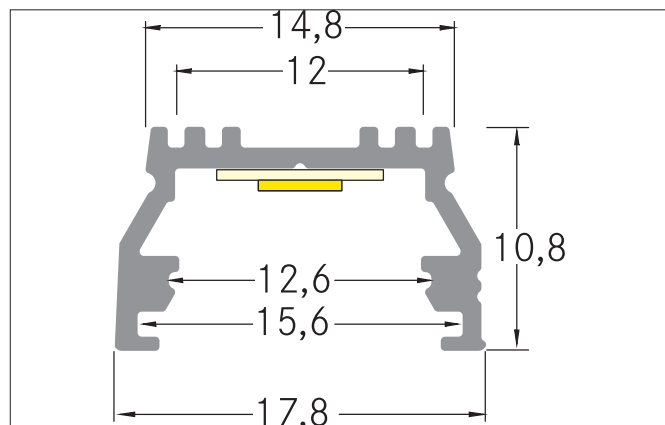

P03-12 Surface-mounted profile

Article no. 53601080

Light.
For Generations.**Tender**

Surface-mounted profile, black anodized. For optimal attachment of the profile this holders are suitable 53001000. With the use of profile covers 53400000 53400070 53400080 53431070 the additional mechanical protection and optimal light distribution can be achieved. The associated end cap set is under 53052080 available. Additionally the corner connector 53067080 can easily be used to create a 90 ° angle. Mounting method: Mounting profile. Material: Aluminium, dimensions profile: length: 2.000 mm x width: 17,8 mm x height: 10,8 mm

Article data	
Article no.	53601080
GTIN	4251433958512
Series name	P03-12
Short description	Surface-mounted profile
Material	Aluminium
Colour	Black
Length	2,000 mm
Width	17.8 mm
Height	10.8 mm
Weight	0.240 kg

P03-12 Surface-mounted profile

Article no. 53601080

Light.
For Generations.

Packing data	
Gross weight	0.65 kg
Length of packaging	2,020 mm
Packaging width	45 mm
Packaging height	45 mm
Note	Please note that the materials aluminium and PMMA or PC can expand differently with changes in temperature! At a temperature change of 10°C, the coefficient of expansion is approx. aluminium is approx. 0.7mm per metre, for plastic approx. 1.5mm per metre. This is not a defect in the product, this is a normal physical process.
Disposal at end of life	This product must not be disposed of with household waste. You are obliged, to dispose of such electrical waste separately. By disposing of electrical waste and other old or defective electronics separately, you support recycling or other forms of re-use. In that way you help to take care and to avoid that harmful substances get into the environment.