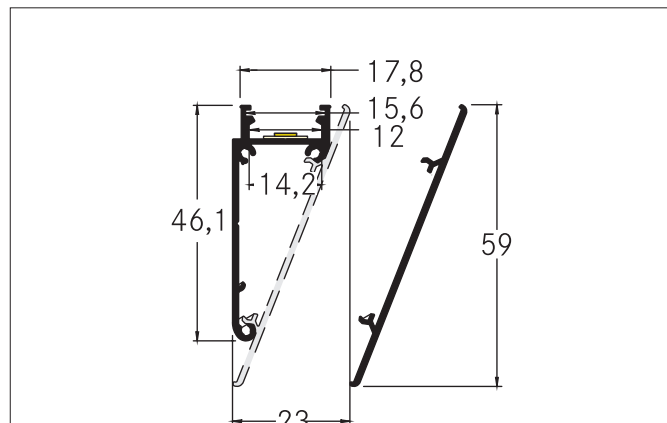

P73-12 Wall surface-mounted profile

Article no. 53754070

Light.
For Generations.**Tender**

Wall surface-mounted profile, white. With the use of profile covers 53400000 53400070 53400080 53431070 the additional mechanical protection and optimal light distribution can be achieved. The associated end cap set is under 5307907053080070 available. Additionally the corner connector 53082070 can easily be used to create a 90 ° angle. Mounting method: Mounting profile. Material: Aluminium, dimensions profile: length: 2.000 mm x width: 17,8 mm x height: 46,1 mm

Article data	
Article no.	53754070
GTIN	4251433912484
Series name	P73-12
Short description	Wall surface-mounted profile
Material	Aluminium
Colour	White
Type of surface	Matt
Length	2,000 mm
Width	17.8 mm
Hight	46.1 mm
Weight	0.660 kg
stamp	UKCA
Conformance	CE, UKCA

P73-12 Wall surface-mounted profile

Article no. 53754070

Light.
For Generations.

Packing data	
Gross weight	1.07 kg
Length of packaging	2,020 mm
Packaging width	45 mm
Packaging height	45 mm
Note	Please note that the materials aluminium and PMMA or PC can expand differently with changes in temperature! At a temperature change of 10°C, the coefficient of expansion is approx. aluminium is approx. 0.7mm per metre, for plastic approx. 1.5mm per metre. This is not a defect in the product, this is a normal physical process.
Disposal at end of life	This product must not be disposed of with household waste. You are obliged, to dispose of such electrical waste separately. By disposing of electrical waste and other old or defective electronics separately, you support recycling or other forms of re-use. In that way you help to take care and to avoid that harmful substances get into the environment.

Accessories

Required accessories	
	Article no.: 53081070 Front aluminum cover plate Dimensions: 2,000 mm x 59 mm x 4.8 mm