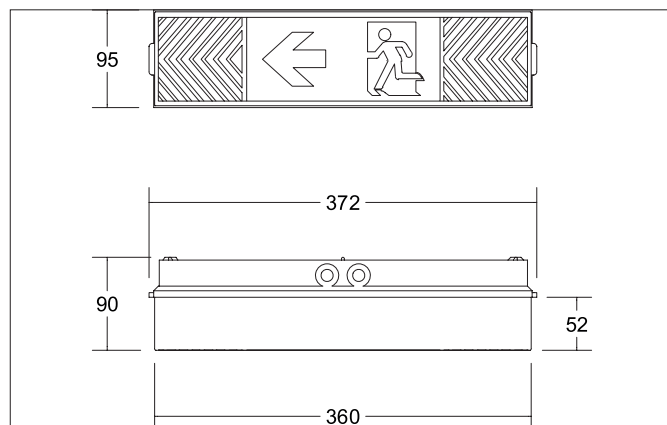

RESCUE ONE Exit sign luminaire

Article no. 79130004

Light.
For Generations.**Tender**

Exit sign luminaire. Luminaire length 372.0 mm, Luminaire width 95.0 mm, Height 90.0 mm Weight 0.66 kg, Cover plastic, opal. Luminous flux 120 lm, Power 4,6 W, Light colour neutral white, Correlated color temperature (CCT) 4.000 K, Colour rendering index , Housing material: Polycarbonate, Colour: White, Permissible ambient temperature (ta): +5 to +45°C, Protection class (EN 61140): I, Degree of protection (DIN EN 60529): IP54, shock resistance according to IEC62262: IK07 .With electronic driver, dimmable.

RESCUE ONE Exit sign luminaire

Article no. 79130004

Light.
For Generations.

Article data	
Article no.	79130004
GTIN	4251433949503
Series name	RESCUE ONE
Short description	Exit sign luminaire
Material	Polycarbonate
Colour	White
Length	372 mm
Width	95 mm
Height	90 mm
Weight	0.660 kg
Conformance	CE, UKCA

RESCUE ONE Exit sign luminaire

Article no. 79130004

Light.
For Generations.

Packing data	
Gross weight	0.782 kg
Length of packaging	380 mm
Packaging width	96 mm
Packaging height	96 mm
Disposal at end of life	<p>This product must not be disposed of with household waste. You are obliged, to dispose of such electrical waste separately.</p> <p>By disposing of electrical waste and other old or defective electronics separately, you support recycling or other forms of re-use. In that way you help to take care and to avoid that harmful substances get into the environment.</p>