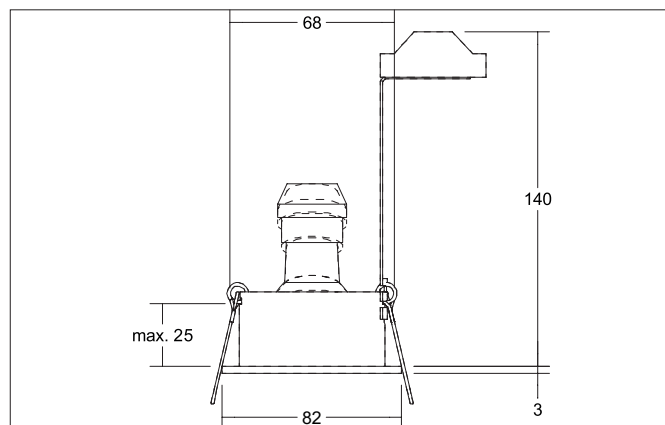

**TIRRELdeep Recessed spot, GU10**

Article no. 36063070

Light.  
For Generations.**Tender**

Recessed spot, GU10, white matt, Round. In a compact design, for installation in tool-less rapid assembly systems. Including bracket with GU10 socket for standard-compliant strain relief. Lamp holder: GU10, Mounting method: Recessed mounting, Place of installation: Ceiling-mounted, Material: Aluminium, Degree of protection: according to DIN EN 60529 IP20, Protection class: (EN 61140) II, Voltage: 230V AC 50Hz, Power: 50 W, Amount of light sources / fittings: 1 Qty, Adjustability: Pivoted, without control gear, Control: Other.

**Product Benefits**

- Recessed recessed spotlight in round design made of solid aluminum for LED retrofit lamps with GU10 base.
- Incl. bracket for standard-compliant strain relief.
- Ceiling cut-out 68 mm, diameter 82 mm, installation depth 140 mm, IP20.
- Pivoting range 25°.
- Without visible snap ring.
- Classic, formally restrained design.
- Also available in the same look as a GX5.3 version, as a switchable and dimmable set (phase cut-off).
- dimmable set (phase cut-off).

**TIRRELdeep Recessed spot, GU10**

Article no. 36063070

Light.  
For Generations.

Article data	
Article no.	36063070
GTIN	4251433950714
Series name	TIRRELdeep
Short description	Recessed spot, GU10
Material	Aluminium
Colour	White
Type of surface	Matt
Shape	Round
Outer diameter	82 mm
Built-in diameter	68 mm
Installation depth	140 mm
Hight	3 mm
Weight	0.127 kg
stamp	UKCA

Packing data	
Gross weight	0.174 kg
Length of packaging	140 mm
Packaging width	110 mm
Packaging hight	120 mm
Disposal at end of life	This product must not be disposed of with household waste. You are obliged, to dispose of such electrical waste separately. By disposing of electrical waste and other old or defective electronics separately, you support recycling or other forms of re-use. In that way you help to take care and to avoid that harmful substances get into the environment.