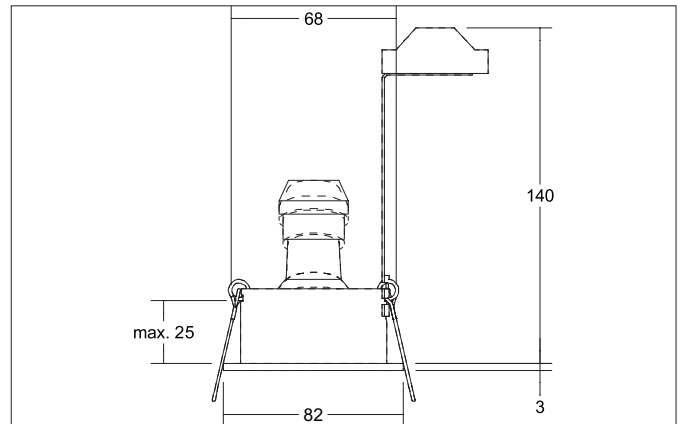

TIRRELdeep Recessed spot, GU10

Article no. 36063070

Tender

Recessed spotlight, GU10, matt white, round. Designed in a compact form for quick, tool-free installation in the ceiling. Incl. bracket with GU10 bevel for standard-compliant strain relief. Version: GU10, Mounting type: recessed mounting, Mounting location: ceiling mounting, Material: aluminum, Protection rating on room side: to DIN EN 60529: IP20, Protection class: (EN 61140) II, Voltage: 230V AC 50Hz, Power: 10 W, Number of bulbs / sockets: 1 piece, Adjustability: swivel, without control gear, Type of dimming: other.

Product Benefits

- Recessed recessed spotlight in round design made of solid aluminum for LED retrofit lamps with GU10 base.
- Incl. bracket for standard-compliant strain relief.
- Ceiling cut-out 68 mm, diameter 82 mm, installation depth 140 mm, IP20.
- Pivoting range 25°.
- Without visible snap ring.
- Classic, formally restrained design.
- Also available in the same look as a GX5.3 version, as a switchable and dimmable set (phase cut-off).

TIRRELdeep Recessed spot, GU10

Article no. 36063070

Article data	
Article no.	36063070
GTIN	4251433950714
Series name	TIRRELdeep
Short description	Recessed spot, GU10
Material	Aluminium
Colour	White
Type of surface	Matt
Shape	Round
Outer diameter	82 mm
Built-in diameter	68 mm
Installation depth	140 mm
Hight	3 mm
Weight	0.127 kg
Conformance	CE, UKCA

Packing data	
Gross weight	0.187 kg
Length of packaging	140 mm
Packaging width	110 mm
Packaging hight	120 mm
Disposal at end of life	<p>This product must not be disposed of with household waste. You are obliged, to dispose of such electrical waste separately.</p> <p>By disposing of electrical waste and other old or defective electronics separately, you support recycling or other forms of re-use. In that way you help to take care and to avoid that harmful substances get into the environment.</p>