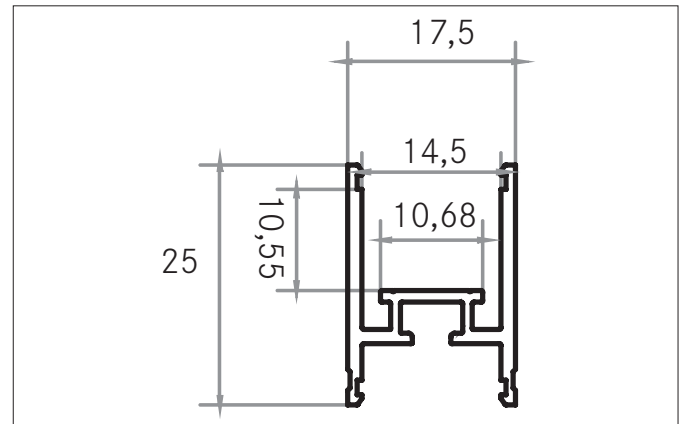

P02-10 Surface-mounted profile

Article no. 73605080

Light.
For Generations.**Tender**

Surface-mounted profile,. For optimal attachment of the profile this holders are suitable 53034000. For connecting of two profiles is the connector 53030000 optimal suited. With the use of profile covers 73440000 73440070 73440080 the additional mechanical protection and optimal light distribution can be achieved. The associated end cap set is under 53087080 available. Mounting method: Mounting profile. Material: Aluminium, dimensions profile: length: 100 mm x width: 17,5 mm x height: 25 mm

Article data	
Article no.	73605080
GTIN	4251433933441
Series name	P02-10
Short description	Surface-mounted profile
Material	Aluminium
Colour	Black
Length	100 mm
Width	17.5 mm
Hight	25 mm
Weight	0.010 kg

P02-10 Surface-mounted profile

Article no. 73605080

Light.
For Generations.

Packing data	
Gross weight	0.031 kg
Length of packaging	2,020 mm
Packaging width	80 mm
Packaging height	40 mm
Note	Please note that the materials aluminium and PMMA or PC can expand differently with changes in temperature! At a temperature change of 10°C, the coefficient of expansion is approx. aluminium is approx. 0.7mm per metre, for plastic approx. 1.5mm per metre. This is not a defect in the product, this is a normal physical process.
Disposal at end of life	This product must not be disposed of with household waste. You are obliged, to dispose of such electrical waste separately. By disposing of electrical waste and other old or defective electronics separately, you support recycling or other forms of re-use. In that way you help to take care and to avoid that harmful substances get into the environment.