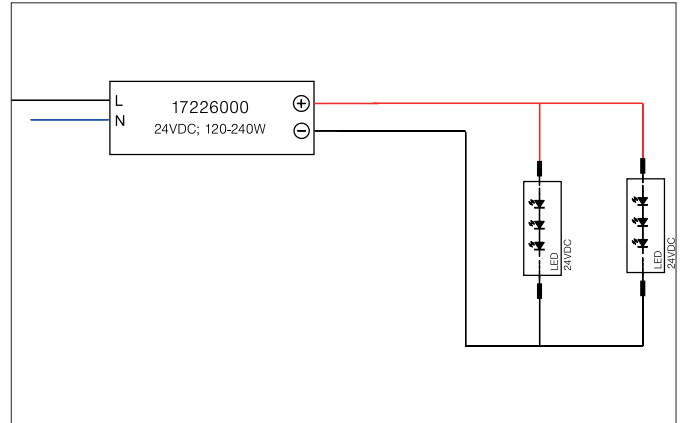

LED power supply 24V DC, on/off switchable

Article no. 17226000

Light.
For Generations.

Tender
LED power supply 24V DC, on/off switchable, white, Rectangular. This power supply unit is equipped with safety devices which protect it against overvoltage, short-circuit as well as thermal and electric overloads. Material: Aluminium, Degree of protection: according to DIN EN 60529 IP65, Protection class: (EN 61140) I, Voltage: 24 V DC, Power: 240 W, Dimmable: No, Control: on/off.

Article data	
Article no.	17226000
GTIN	4251433913023
Short description	LED power supply 24V DC, on/off switchable
Material	Aluminium
Colour	White
Shape	Rectangular
Length	244 mm
Width	71 mm
Height	38 mm
Weight	1.123 kg
Length of the connection line	300 mm
stamp	ENEC, MM
Conformance	CE

LED power supply 24V DC, on/off switchable

Article no. 17226000

Light.
For Generations.

Operating technology of driver	
AC nominal voltage min	200 V
AC nominal voltage max	305 V
Frequency min	47 Hz
Frequency max	63 Hz
DC nominal voltage min	142 V
DC nominal voltage max	431 V
Protection class	I
Degree of protection	IP65
Power min	1 W
Power max.	240 W
Output_ripple_current	200
Starting current	60 A (510 µs)
Suitable for emergency lighting	No
measure point (tc)	90 °C
Power factor	0.95
max. no. lights on B16 A	4
max. no. lights on C16 A	6
Output voltage max	25.60 V
Output voltage min.	22.40 V
Control	on/off
Connection type-primary	Cable
Connection type-secondary	Open ends
Number of poles	3
Environment temperature (ta)	0°C up to 40°C
Measure point (tc)	max. +90 °C
Average nominal lifespan	100000 h
Output current	10 A mA
Length of the connection line	300 mm