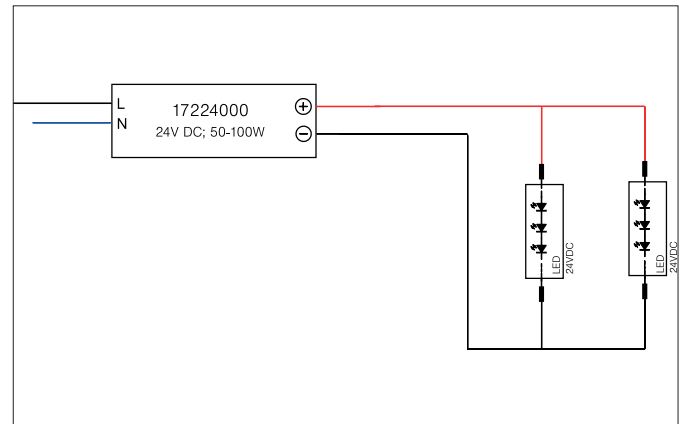

LED power supply 24 V DC, on/off switchable

Article no. 17224000

Light.
For Generations.

Tender

LED power supply 24 V DC, on/off switchable, white, Rectangular. This power supply unit is equipped with safety devices which protect it against overvoltage, short-circuit as well as thermal and electric overloads. Material: Aluminium, Degree of protection: according to DIN EN 60529 IP65, Protection class: (EN 61140) I, Voltage: 24 V DC, Power: 100 W, Dimmable: No, Control: on/off.

Article data	
Article no.	17224000
GTIN	4251433913030
Short description	LED power supply 24 V DC, on/off switchable
Material	Aluminium
Colour	White
Shape	Rectangular
Length	199 mm
Width	63 mm
Height	36 mm
Weight	0.766 kg
Length of the connection line	300 mm
stamp	ENEC 05, MM
Conformance	CE

LED power supply 24 V DC, on/off switchable

Article no. 17224000

Light.
For Generations.

Operating technology of driver	
AC nominal voltage min	200 V
AC nominal voltage max	305 V
Frequency min	47 Hz
Frequency max	63 Hz
DC nominal voltage min	142 V
DC nominal voltage max	431 V
Protection class	I
Degree of protection	IP65
Power min	1 W
Power max.	100 W
Output_ripple_current	200
Starting current	60 A (850 µs)
Suitable for emergency lighting	No
measure point (tc)	90 °C
Power factor	0.95
max. no. lights on B16 A	3
max. no. lights on C16 A	6
Output voltage max	26.40 V
Output voltage min.	21.60 V
Control	on/off
Connection type-primary	Cable
Connection type-secondary	Open ends
Number of poles	3
Environment temperature (ta)	0°C up to 40°C
Measure point (tc)	max. +90 °C
Average nominal lifespan	100000 h
Output current	4 A mA
Length of the connection line	300 mm