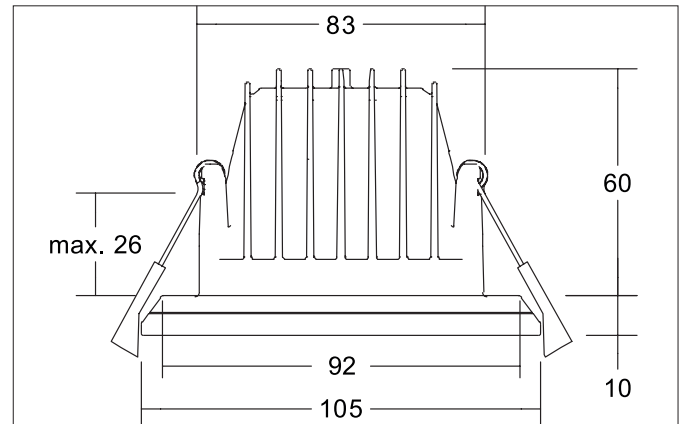

**ZONDRA LED recessed downlight set, direct, trailing edge phase****dimmable**

Article no. 39337183

Light.  
For Generations.**Tender**

LED recessed downlight set, direct, trailing edge phase dimmable, Round. Toolless ceiling installation by installation springs. Ceiling cut-out  $\varnothing$  83 mm, Installation depth 60 mm, Outer diameter 105 mm, Weight 0,312 kg, Reflector silver with rotationssymmetrical, deep, wide distributed light intensity. optimal light distribution due to a plastic, structured cover. with max: 13 W, Delivery without bulb. Housing material: Aluminium / Plastic, Colour: White structure, Permissible ambient temperature (ta):  $-20\text{ }^{\circ}\text{C}$  -  $+25\text{ }^{\circ}\text{C}$ , Protection class (EN 61140): II, Degree of protection (DIN EN 60529): IP20, .With electronic driver, Trailing-edge phase dimmable with integrated strain relief.

**Product Benefits**

- Recessed downlight in round design made of solid aluminum.
- Ceiling cut-out 83 mm, outer diameter 92/105 mm, installation depth 60 mm, height 10 mm, maximum ceiling thickness 26 mm, luminous flux 1,190 lm, UGR>16, IP20.
- Also available as a smaller version (diameter 78/90 mm) and as a variant with external indirect component in two sizes available.
- Supplied with dimmable phase cut-off converter.

**ZONDRA LED recessed downlight set, direct, trailing edge phase dimmable**

Article no. 39337183

Light.  
For Generations.

Article data	
Article no.	39337183
GTIN	4251433981503
Series name	ZONDRA
Short description	LED recessed downlight set, direct, trailing edge phase dimmable
Material	Aluminium / Plastic
Colour	White
Type of surface	Structure
Shape	Round
Outer diameter	105 mm
Built-in diameter	83 mm
Installation depth	60 mm
Hight	10 mm
Weight	0.312 kg