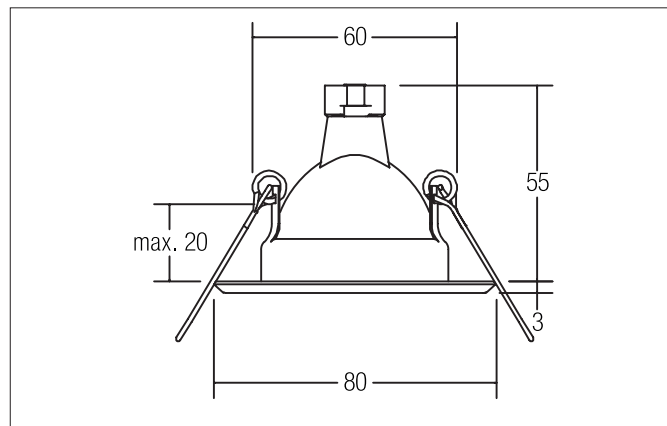

**ILARIO Recessed downlight, GX5,3**

Article no. 2017.03

**Tender**

Recessed downlight, GX5,3, chrome satin, Round. In a compact design, for installation in tool-less rapid assembly systems. Lamp holder: GX5.3, Mounting method: Recessed mounting, Place of installation: Ceiling-mounted, Material: Steel, Degree of protection: according to DIN EN 60529 IP20, Protection class: (EN 61140) III, Voltage: 12 V, Power: 13 W, Amount of light sources / fittings: 1 Qty, Adjustability: Not adjustable, without control gear, Dimmable: Depending on type of control gear, Control: Depending on driver.

**Product Benefits**

- Round recessed downlight made of steel.
- For LED retrofit lamp GX5.3.
- Easy and tool-free installation.
- Dimmable when using appropriate accessories.
- Diameter 80 mm, ceiling cutout 60 mm, installation depth 55 mm, ceiling thickness max. 20 mm.
- Available in chrome, chrome matt and white color finishes.

**ILARIO Recessed downlight, GX5,3**

Article no. 2017.03

Article data	
Article no.	2017.03
GTIN	4250047706724
Series name	ILARIO
Short description	Recessed downlight, GX5,3
Material	Steel
Colour	Chrome
Type of surface	Matt
Shape	Round
Outer diameter	80 mm
Built-in diameter	60 mm
Installation depth	55 mm
Hight	3 mm
Weight	0.043 kg
stamp	ENEC 05
Conformance	CE, UKCA

Packing data	
Gross weight	0.061 kg
Length of packaging	85 mm
Packaging width	35 mm
Packaging hight	84 mm
Disposal at end of life	<p>This product must not be disposed of with household waste. You are obliged, to dispose of such electrical waste separately.</p> <p>By disposing of electrical waste and other old or defective electronics separately, you support recycling or other forms of re-use. In that way you help to take care and to avoid that harmful substances get into the environment.</p>