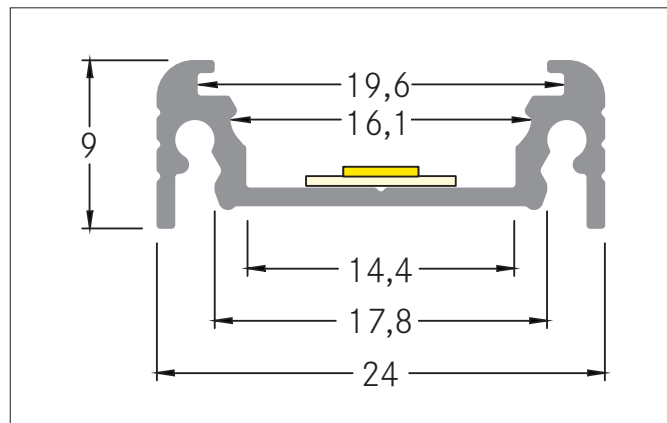

Surface-mounted profile complete set 2000 mm

Article no. 53902080

Light.
For Generations.**Tender**

Surface-mounted profile complete set 2000 mm, black. Mounting method: Mounting profile. Material: Aluminium / PMMA / Steel / Plastic, dimensions profile: length: 2.000 mm x width: 24 mm x height: 9 mm

Product Benefits

- One article number for profile, cover and mounting accessories.
- Fast order processing.
- Uncomplicated product selection.
- Suitable accessories included.

Article data	
Article no.	53902080
GTIN	4251433913368
Short description	Surface-mounted profile complete set 2000 mm
Material	Aluminium / PMMA / Steel / Plastic
Colour	Black
Transmittance	70 %
Length	2,000 mm
Width	24 mm
Hight	9 mm
Weight	0.390 kg

Surface-mounted profile complete set 2000 mm

Article no. 53902080

Light.
For Generations.

Packing data	
Gross weight	0.62 kg
Length of packaging	2,020 mm
Packaging width	30 mm
Packaging height	30 mm
Note	Please note that the materials aluminium and PMMA or PC can expand differently with changes in temperature! At a temperature change of 10°C, the coefficient of expansion is approx. aluminium is approx. 0.7mm per metre, for plastic approx. 1.5mm per metre. This is not a defect in the product, this is a normal physical process.
Disposal at end of life	This product must not be disposed of with household waste. You are obliged, to dispose of such electrical waste separately. By disposing of electrical waste and other old or defective electronics separately, you support recycling or other forms of re-use. In that way you help to take care and to avoid that harmful substances get into the environment.