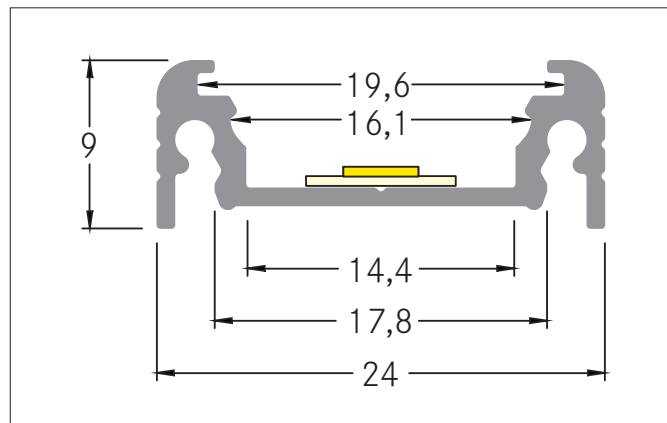

Surface-mounted profile complete set 2000 mm

Article no. 53902080

Light.
For Generations.**Tender**

Surface-mounted profile complete set 2000 mm, black. for Mounting method: Mounting profile. Material: Aluminium / PMMA / Steel / Plastic, dimensions profile: length: 2.000 mm x width: 24 mm x height: 9 mm .

Product Benefits

- One article number for profile, cover and mounting accessories.
- Fast order processing.
- Uncomplicated product selection.
- Suitable accessories included.

Article data	
Article no.	53902080
GTIN	4251433913368
Short description	Surface-mounted profile complete set 2000 mm
Material	Aluminium / PMMA / Steel / Plastic
Colour	Black
Length	2,000 mm
Width	24 mm
Hight	9 mm
Weight	0.390 kg

Surface-mounted profile complete set 2000 mm

Article no. 53902080

Light.
For Generations.

Packing data	
Gross weight	0.62 kg
Length of packaging	2,020 mm
Packaging width	30 mm
Packaging height	30 mm
Note	Please note that the materials aluminium and PMMA or PC can expand differently with changes in temperature! At a temperature change of 10°C, the coefficient of expansion is approx. aluminium is approx. 0.7mm per metre, for plastic approx. 1.5mm per metre. This is not a defect in the product, this is a normal physical process. physical process.
Disposal at end of life	This product must not be disposed of with household waste. You are obliged, to dispose of such electrical waste separately. By disposing of electrical waste and other old or defective electronics separately, you support recycling or other forms of re-use. In that way you help to take care and to avoid that harmful substances get into the environment.