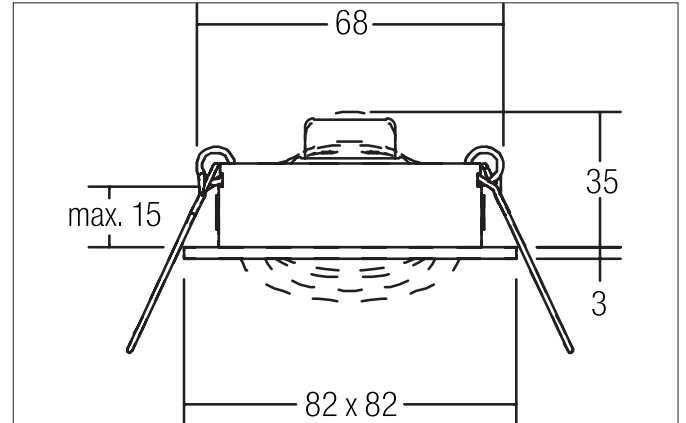

SINDEE-S Ceiling recessed speaker, DA 68 mm
Article no. 43004070

Light.
For Generations.

IP20

Tender

Ceiling recessed speaker, DA 68 mm, white, Square. In a compact design, for installation in tool-less rapid assembly systems. Nominal / music load capacity: 3 / 4 W, impedance: 20 Ohm. Up to 5 speakers can be connected in parallel to a channel of a HiFi amplifier. Sound pressure level: 1 W / 1 m: 82 dB (at nominal output of 87 dB), Transmission range (-3 db): 200 - 16,000 Hz, Transmission range (-10 db): 150 - 20,000 Hz, Net weight: 0.1 kg. Connection using 2-core cable with connecting terminals. Also available with cover in champagne matte or black on request. Mounting method: Recessed mounting, Place of installation: Ceiling-mounted, Material: Aluminium / Steel, Degree of protection: according to DIN EN 60529 IP20, Adjustability: Pivoted, .

| Article data | |
|--------------------|------------------------------------|
| Article no. | 43004070 |
| GTIN | 4251433907046 |
| Series name | SINDEE-S |
| Short description | Ceiling recessed speaker, DA 68 mm |
| Material | Aluminium / Steel |
| Colour | White |
| Type of surface | Matt |
| Shape | Square |
| Built-in diameter | 68 mm |
| Installation depth | 35 mm |
| Length | 82 mm |
| Width | 82 mm |
| Height | 3 mm |
| Weight | 0.123 kg |
| Conformance | CE, UKCA |

SINDEE-S Ceiling recessed speaker, DA 68 mm

Article no. 43004070

Light.
For Generations.

| Packing data | |
|-------------------------|--|
| Gross weight | 0.17 kg |
| Length of packaging | 90 mm |
| Packaging width | 55 mm |
| Packaging height | 109 mm |
| Disposal at end of life | <p>This product must not be disposed of with household waste. You are obliged, to dispose of such electrical waste separately.</p> <p>By disposing of electrical waste and other old or defective electronics separately, you support recycling or other forms of re-use. In that way you help to take care and to avoid that harmful substances get into the environment.</p> |