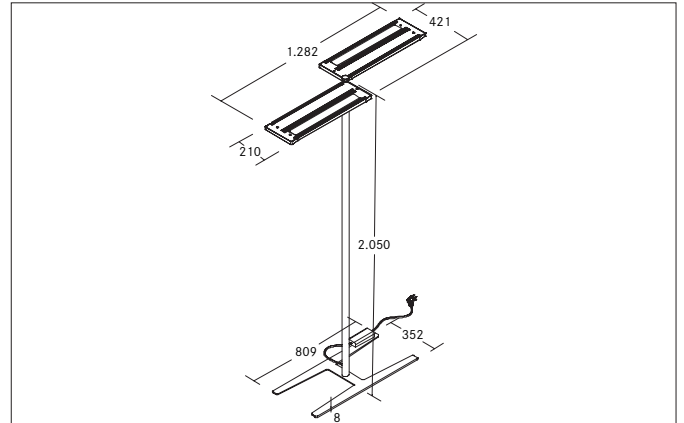

MELODY LED-Stehleuchte, NANO-prismatische Abdeckung, mit Indirektanteil, mit Sensorik und Taster

Article no. 77442184ST

Light.
For Generations.**Tender**

LED-Stehleuchte, NANO-prismatische Abdeckung, mit Indirektanteil, mit Sensorik und Taster, Rectangular. Luminaire length 1282.0 mm, Luminaire width 421.0 mm, Height 2050.0 mm Weight 17.4 kg, double asymmetric optimal light distribution due to a plastic, microprismatic cover. Luminous flux 15.200 lm, UGR < 19, Power 120 W, Light colour neutral white, Correlated color temperature (CCT) 4.000 K, Colour rendering index CRI > 90, Housing material: Aluminium / Steel / Plastic, Colour: Black, Permissible ambient temperature (ta): -20 °C - +25 °C, Protection class (EN 61140): I, Degree of protection (DIN EN 60529): IP20, .With electronic driver, Presence detector dimmable.

| Article data | |
|-------------------|---|
| Article no. | 77442184ST |
| GTIN | 4251433954491 |
| Series name | MELODY |
| Short description | LED-Stehleuchte, NANO-prismatische Abdeckung, mit Indirektanteil, mit Sensorik und Taster |
| Material | Aluminium / Steel / Plastic |
| Colour | Black |
| Type of surface | Structure |
| Shape | Rectangular |
| Length | 1,282 mm |
| Width | 421 mm |
| Height | 2050 mm |
| Scope of delivery | incl. supply line 2.500 mm with Schuko angle plug |
| Weight | 17.400 kg |

| Packing data | |
|-------------------------|---|
| Gross weight | 18.5 kg |
| Length of packaging | 2,085 mm |
| Packaging width | 520 mm |
| Packaging height | 95 mm |
| Disposal at end of life | This product must not be disposed of with household waste. You are obliged, to dispose of such electrical waste separately. By disposing of electrical waste and other old or defective electronics separately, you support recycling or other forms of re-use. In that way you help to take care and to avoid that harmful substances get into the environment. |