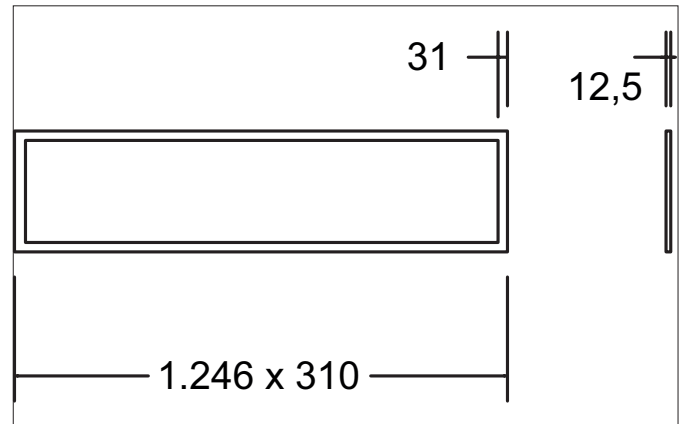

OREN LED-Panel 1.246 x 310 mm MP
Article no. 32645074

Light.
For Generations.

Tender

LED-Panel 1.246 x 310 mm MP, white, Rectangular.

Article data	
Article no.	32645074
GTIN	4251433970835
Series name	OREN
Short description	LED-Panel 1.246 x 310 mm MP
Material	Aluminium / Polystyrene
Colour	White
Shape	Rectangular
Built-in width	310 mm
Built-in length	1246 mm
Installation depth	12.5 mm
Length	1,246 mm
Width	310 mm
Hight	12.5 mm
Scope of delivery	inkl. Philips Multilumen Betriebsgerät
Weight	2.400 kg

OREN LED–Panel 1.246 x 310 mm MP
Article no. 32645074

Light.
For Generations.

Lighting technology	
Colour temperature	4000 K
Light colour	White
Light output	Direct
Luminous flux	4,080 lm
McAdam-Step	McAdam-Step 3
Colour rendering	CRI > 80
Reflector	Without
Beam angle	85°
Glare evaluation	UGR < 19
Light sharing	Symmetric

Packing data	
Gross weight	3.1 kg
Length of packaging	1,350 mm
Packaging width	345 mm
Packaging height	40 mm
Disposal at end of life	This product must not be disposed of with household waste. You are obliged, to dispose of such electrical waste separately. By disposing of electrical waste and other old or defective electronics separately, you support recycling or other forms of re-use. In that way you help to take care and to avoid that harmful substances get into the environment.

Accessories	
	Article no.: 81134070 Anbaurahmen HomeMade 1.270 x 330 mm Abmessung: 1,270 mm x 330 mm x 52 mm
	Article no.: 81135070 Einbaurahmen HomeMade 1.290 x 338 mm Abmessung: 1,290 mm x 328 mm x 30 mm