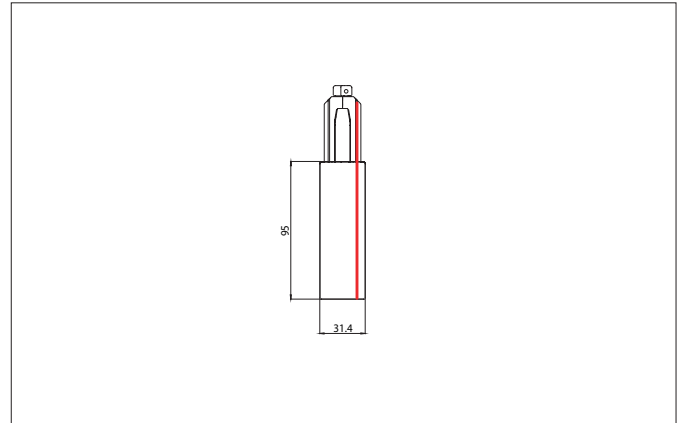

DALI end feed

Article no. 87166070

Light.
For Generations.

Tender	
DALI end feed, white. .	

Article data	
Article no.	87166070
GTIN	4251433979562
Short description	DALI end feed
Colour	White
Weight	0.105 kg

Packing data	
Gross weight	0.114 kg
Length of packaging	148 mm
Packaging width	31 mm
Packaging height	37 mm

Disposal at end of life	This product must not be disposed of with household waste. You are obliged, to dispose of such electrical waste separately. By disposing of electrical waste and other old or defective electronics separately, you support recycling or other forms of re-use. In that way you help to take care and to avoid that harmful substances get into the environment.
-------------------------	---