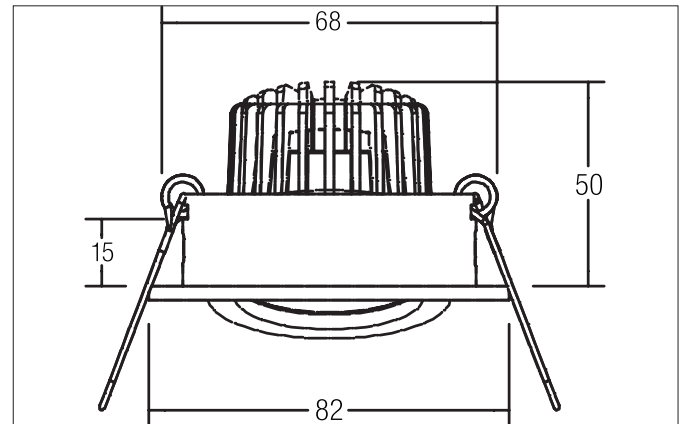

KUIU LED recessed spot dim2warm

Article no. 12643643

Light.
For Generations.**Tender**

LED recessed spot dim2warm, Round. Toolless ceiling installation by installation springs. Ceiling cut-out Ø 68 mm, Installation depth 50 mm, Outer diameter 82 mm, Weight 0,193 kg, with rotationssymmetrical, deep, wide distributed light intensity. Cover glass transparent. Luminous flux 507 lm, Power 1 x 6 W, Light colour warm white to warm white, Correlated color temprature (CCT) 3.000 K - 1.800 K, Colour rendering index CRI > 90, Housing material: Aluminium / Plastic, Colour: Titanium, Permissible ambient temperature (ta): -20 °C - +25 °C, Protection class (EN 61140): III, Degree of protection (DIN EN 60529): IP20. For connection to an external driver, which is not included in the scope of delivery of the luminaire. Depending on driver dimmable.

Article data	
Article no.	12643643
GTIN	4251433905165
Series name	KUIU
Short description	LED recessed spot dim2warm
Material	Aluminium / Plastic
Colour	Titanium
Type of surface	Matt
Shape	Round
Outer diameter	82 mm
Built-in diameter	68 mm
Installation depth	50 mm
Weight	0.193 kg
Conformance	CE, UKCA

KUIU LED recessed spot dim2warm

Article no. 12643643

Light.
For Generations.

Lighting technology	
Colour temperature	3.000 K - 1.800 K
Light colour	White
Light output	Direct
Luminous flux	507 lm
System efficiency	84 lm/W
Colour rendering	CRI > 90
Reflector	High-gloss
Beam angle	38°
Light sharing	Symmetric
Adjustable color temperature	Infinite control

Packing data	
Gross weight	0.263 kg
Length of packaging	100 mm
Packaging width	100 mm
Packaging height	100 mm
Disposal at end of life	This product must not be disposed of with household waste. You are obliged, to dispose of such electrical waste separately. By disposing of electrical waste and other old or defective electronics separately, you support recycling or other forms of re-use. In that way you help to take care and to avoid that harmful substances get into the environment.