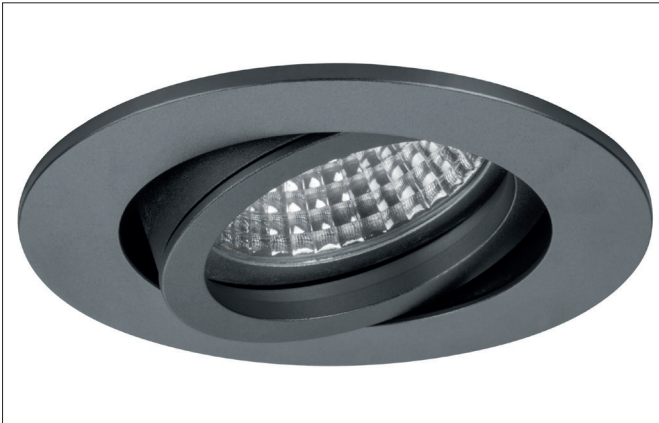

KUIU LED recessed spot dim2warm

Article no. 12643643

Light.
For Generations.**Tender**

LED recessed spot dim2warm, Round. Toolless ceiling installation by installation springs. Ceiling cut-out Ø 68 mm, Installation depth 50 mm, Outer diameter 82 mm, Weight 0,193 kg, with rotationssymmetrical, deep, wide distributed light intensity. Cover glass transparent. Luminous flux 507 lm, Power 1 x 6 W, Light colour warm white to warm white, Correlated color temprature (CCT) 3.000 K - 1.800 K, Colour rendering index CRI > 90, Housing material: Aluminium / Plastic, Colour: Titanium, Permissible ambient temperature (ta): -20 °C - +25 °C, Protection class (EN 61140): III, Degree of protection (DIN EN 60529): IP20. For connection to an external driver, which is not included in the scope of delivery of the luminaire. Depending on driver dimmable.

Article data	
Article no.	12643643
GTIN	4251433905165
Series name	KUIU
Short description	LED recessed spot dim2warm
Material	Aluminium / Plastic
Colour	Titanium
Type of surface	Matt
Shape	Round
Outer diameter	82 mm
Built-in diameter	68 mm
Installation depth	50 mm
Weight	0.193 kg
Conformance	CE, UKCA

KUIU LED recessed spot dim2warm

Article no. 12643643

Light.
For Generations.

Lighting technology	
Colour temperature	3.000 K - 1.800 K
Light colour	White
Light output	Direct
Luminous flux	507 lm
System efficiency	84 lm/W
Colour rendering	CRI > 90
Reflector	High-gloss
Beam angle	38°
Light sharing	Symmetric
Adjustable color temperature	Infinite control

Mounting technology	
Mounting method	Recessed mounting
Place of installation	Ceiling-mounted
Adjustability	Pivoted
Swivel angle	20°
Rotation angle	350°
Further references	No cover with thermal insulation material
Material cover	Glass transparent
Circlip	Without circlip