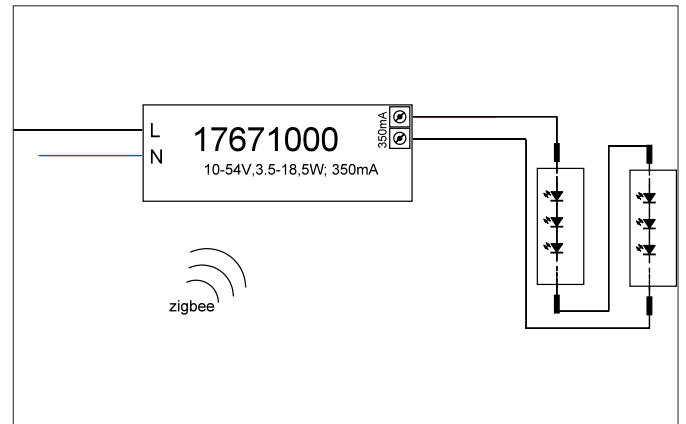

LED converter 350mA, ZigBee dimmable
Article no. 17671010

Light.
For Generations.

Tender

LED converter 350mA, ZigBee dimmable, , Rectangular. This driver fulfills the requirements for safety lighting systems in accordance with DIN EN 50172 VDE 0108-100:2005-01. This converter is equipped with safety devices which protect it against overvoltage, short-circuit as well as thermal and electric overloads. The input and output terminals are suitable for cables with a cross-section of up to 1.5 mm². Material: Plastic, Degree of protection: according to DIN EN 60529 IP20, Protection class: (EN 61140) II, Current: 350 mA, Voltage: 230V AC 50Hz, Power: 18.5 W, Dimmable: Yes, Control: ZigBee.

Article data	
Article no.	17671010
GTIN	4251433926634
Short description	LED converter 350mA, ZigBee dimmable
Material	Plastic
Shape	Rectangular
Length	146 mm
Width	44 mm
Height	30 mm
Scope of delivery	Plug&Play version with 110 mm P&P output cable
Weight	0.155 kg
stamp	ENEC 05, MM, EL
Conformance	CE

LED converter 350mA, ZigBee dimmable

Article no. 17671010

Light.
For Generations.

Operating technology of driver	
AC nominal voltage min	198 V
AC nominal voltage max	264 V
Frequency min	50 Hz
Frequency max	60 Hz
DC nominal voltage min	176 V
DC nominal voltage max	275 V
Output current	350 mA
Protection class	II
Degree of protection	IP20
max. no. lights on B16 A	50
Starting current	5A (50µs)
Power min	3.5 W
Power max.	18.5 W
Output_ripple_current	3
Suitable for emergency lighting	No
Control	ZigBee
Environment temperature (ta)	-25 °C up to +45 °C
Measure point (tc)	max. +85 °C
Version	without
Power factor	0.95