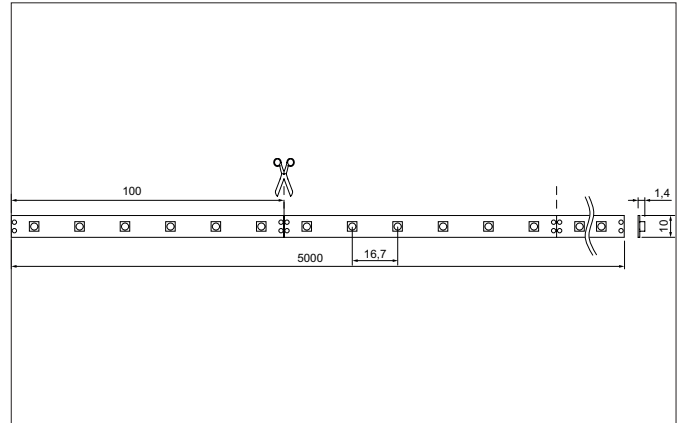

QUALITYFLEX PERFORMANCE LED flex lighting, 5 m, CRI > 95, 5,0 W**/ m, IP00**

Article no. 19302003

Light.
For Generations.**Tender**

QualityFlex Performance flex lighting 5 m, CRI > 95, 5 W / m, IP00, white, 3.000K, CRI > 95. LED flex lighting for decorative, technical as well as efficient lighting of light coves, linear applications and backlighting, basic or general lighting of rooms, architectural applications and for areas where high illumination is required, such as indirect or direct lighting, luminous ceilings, gastronomy lighting and much more. Länge: 5000.0 mm Lampenleistung je Meter: 5.0 W/m, Lichtstrom je Meter: 430.0 lm/m, Schutzart raumseitig: IP00, Schutzklasse: III, Spannung: 24V DC, Abstrahlwinkel: 120.0 °, 60 LEDs pro Meter, Chip-Abstand (Short Pitch) : 16,7mm. Zur Individuellen Anwendung kann die LED-Flexplatine alle 100 mm eingekürzt werden. Die maximale Systemlänge von 20.000mm darf mit einer Einspeisung nicht überschritten werden.

QUALITYFLEX PERFORMANCE LED flex lighting, 5 m, CRI > 95, 5,0 W**/ m, IP00**

Article no. 19302003

Light.
For Generations.

Article data	
Article no.	19302003
GTIN	4251433927532
Series name	QUALITYFLEX PERFORMANCE
Short description	LED flex lighting, 5 m, CRI > 95, 5,0 W / m, IP00
Colour	White
Length	5,000 mm
Width	10 mm
Hight	1.4 mm
Scope of delivery	Including connecting cable on both sides, length 350 mm each
Weight	0.153 kg
Length of the connection line	350 mm

Operating technology of QualityFlex	
Short Pitch	16.7 mm
Number of lamps per meter	60. Qty
Length of individual sections	100 mm
Smallest bend radius	25 mm
Length	5,000 mm
Maximum module length	20,000 mm
Circuit type	Parallel conduction
LED Type	2835 LED