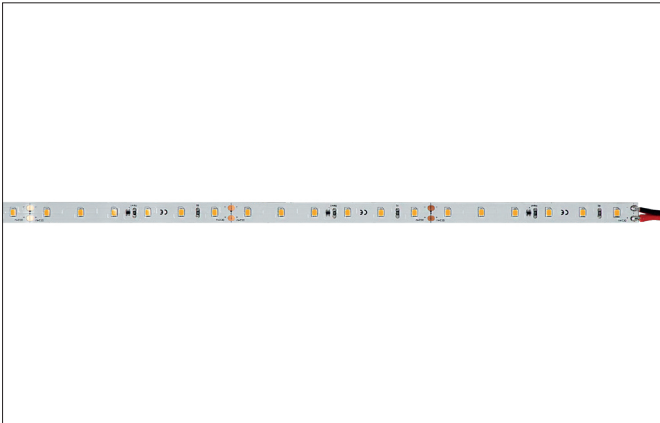

QUALITYFLEX PERFORMANCE LED flex lighting, 5 m, CRI > 95, 5,0 W**/ m, IP00**

Article no. 19302003

Light.
For Generations.**Tender**

QualityFlex Performance flex lighting 5 m, CRI > 95, 5 W / m, IP00, white, 3.000K, CRI > 95. LED flex lighting for decorative, technical as well as efficient lighting of light coves, linear applications and backlighting, basic or general lighting of rooms, architectural applications and for areas where high illumination is required, such as indirect or direct lighting, luminous ceilings, gastronomy lighting and much more. Länge: 5000.0 mm Lampenleistung je Meter: 5.0 W/m, Lichtstrom je Meter: 430.0 lm/m, Schutzart raumseitig: IP00, Schutzklasse: III, Spannung: 24V DC, Abstrahlwinkel: 120.0 °, 60 LEDs pro Meter, Chip-Abstand (Short Pitch) : 16,7mm. Zur Individuellen Anwendung kann die LED-Flexplatine alle 100 mm eingekürzt werden. Die maximale Systemlänge von 20.000mm darf mit einer Einspeisung nicht überschritten werden.

QUALITYFLEX PERFORMANCE LED flex lighting, 5 m, CRI > 95, 5,0 W**/ m, IP00**

Article no. 19302003

Light.
For Generations.

Article data	
Article no.	19302003
GTIN	4251433927532
Series name	QUALITYFLEX PERFORMANCE
Short description	LED flex lighting, 5 m, CRI > 95, 5,0 W / m, IP00
Colour	White
Length	5,000 mm
Width	10 mm
Hight	1.4 mm
Scope of delivery	Including connecting cable on both sides, length 350 mm each
Weight	0.153 kg
Length of the connection line	350 mm

Operating technology of QualityFlex	
Short Pitch	16.7 mm
Number of lamps per meter	60. Qty
Length of individual sections	100 mm
Smallest bend radius	25 mm
Length	5,000 mm
Maximum module length	20,000 mm
Circuit type	Parallel conduction
LED Type	2835 LED