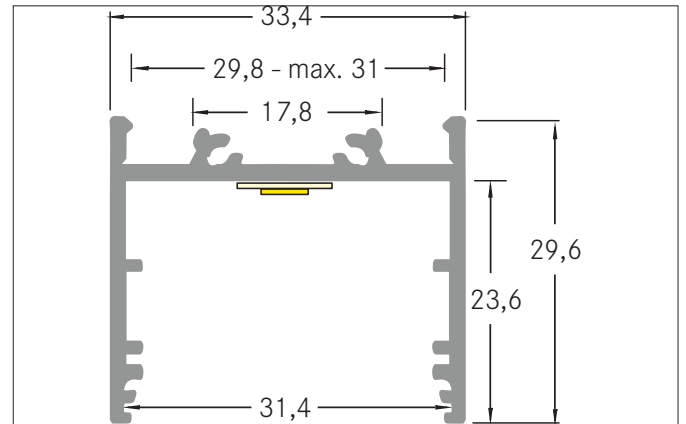

P30-30 Segment LED surface-mounted profile

Article no. 73606080

Light.
For Generations.**Tender**

Segment LED surface-mounted profile, black anodized. For optimal attachment of the profile this holders are suitable 53035000. With the use of profile covers 73404000 73404070 73404080 the additional mechanical protection and optimal light distribution can be achieved. The associated end cap set is under 53024080 available. for Mounting method: Mounting profile. Material: Aluminium, dimensions profile: length: 100 mm x width: 33,4 mm x height: 29,6 mm .

Article data	
Article no.	73606080
GTIN	4251433970989
Series name	P30-30
Short description	Segment LED surface-mounted profile
Material	Aluminium
Colour	Black
Length	100 mm
Width	33.4 mm
Height	29.6 mm
Weight	0.041 kg

P30-30 Segment LED surface-mounted profile

Article no. 73606080

Light.
For Generations.

Packing data	
Gross weight	0.06 kg
Length of packaging	105 mm
Packaging width	80 mm
Packaging height	80 mm
Note	Please note that the materials aluminium and PMMA or PC can expand differently with changes in temperature! At a temperature change of 10°C, the coefficient of expansion is approx. aluminium is approx. 0.7mm per metre, for plastic approx. 1.5mm per metre. This is not a defect in the product, this is a normal physical process.
Disposal at end of life	This product must not be disposed of with household waste. You are obliged, to dispose of such electrical waste separately. By disposing of electrical waste and other old or defective electronics separately, you support recycling or other forms of re-use. In that way you help to take care and to avoid that harmful substances get into the environment.