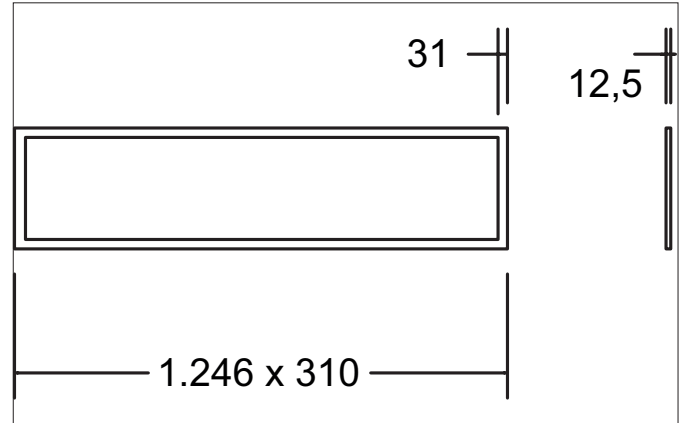

OREN LED-Panel 1.246 x 310 mm Opal DALI-2
 Article no. 32648074

Light.
 For Generations.

Tender
 LED-Panel 1.246 x 310 mm Opal DALI-2, white, Rectangular. In a compact design, for installation in tool-less rapid assembly systems. Set inkl. Konverter für 230V-Netzspannung, DALI-2 dimmbar, Maße Konverter: L 215 x B 50,5 x H 30mm Mounting method: Recessed mounting, Place of installation: Ceiling-mounted, Material: Aluminium / Polystyrene, Degree of protection: according to DIN EN 60529 IP40, Protection class: (EN 61140) II, Voltage: 230V AC 50Hz, Power: 34W, Amount of light sources / fittings: 1.0 Qty, Luminous flux: 4.080lm, Colour temperature: 4.000 K, Light colour : White, Beam angle: 115°, Adjustability: Not adjustable, With control gear: Yes, Dimmable: Yes, Control: DALI-2 .

Article data	
Article no.	32648074
GTIN	4251433970897
Series name	OREN
Short description	LED-Panel 1.246 x 310 mm Opal DALI-2
Material	Aluminium / Polystyrene
Colour	White
Shape	Rectangular
Built-in width	310 mm
Built-in length	1246 mm
Installation depth	12.5 mm
Length	1,246 mm
Width	310 mm
Hight	12.5 mm
Scope of delivery	inkl. Philips DALI-2 dimmbares Betriebsgerät
Weight	2.500 kg

OREN LED–Panel 1.246 x 310 mm Opal DALI-2
Article no. 32648074

Light.
For Generations.

Lighting technology	
Colour temperature	4000 K
Light colour	White
Light output	Direct
Luminous flux	4,080 lm
McAdam-Step	McAdam-Step 3
Colour rendering	CRI > 80
Reflector	Without
Beam angle	115°
Glare evaluation	UGR < 22
Light sharing	Symmetric

Accessories	
	Article no.: 81134070 Anbaurahmen HomeMade 1.270 x 330 mm Abmessung: 1,270 mm x 330 mm x 52 mm
	Article no.: 81135070 Einbaurahmen HomeMade 1.290 x 338 mm Abmessung: 1,290 mm x 328 mm x 30 mm