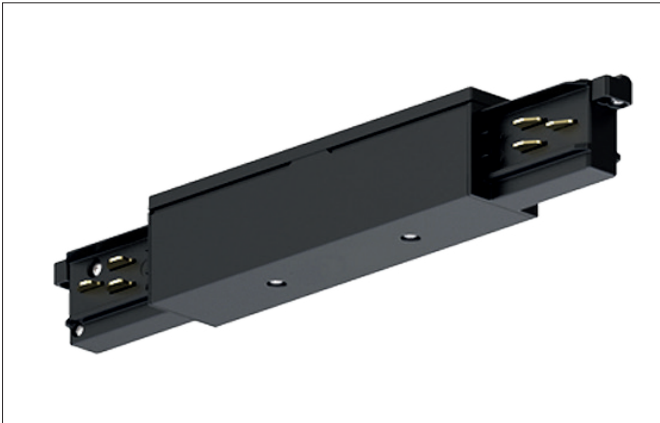

Center power feed

Article no. 87124070

Light.
For Generations.

Tender	
Center power feed, white. .	

Article data	
Article no.	87124070
GTIN	4251433979654
Short description	Center power feed
Colour	White
Weight	0.210 kg

Packing data	
Gross weight	0.21 kg
Length of packaging	255 mm
Packaging width	32 mm
Packaging height	38 mm

Disposal at end of life	This product must not be disposed of with household waste. You are obliged, to dispose of such electrical waste separately. By disposing of electrical waste and other old or defective electronics separately, you support recycling or other forms of re-use. In that way you help to take care and to avoid that harmful substances get into the environment.
-------------------------	---