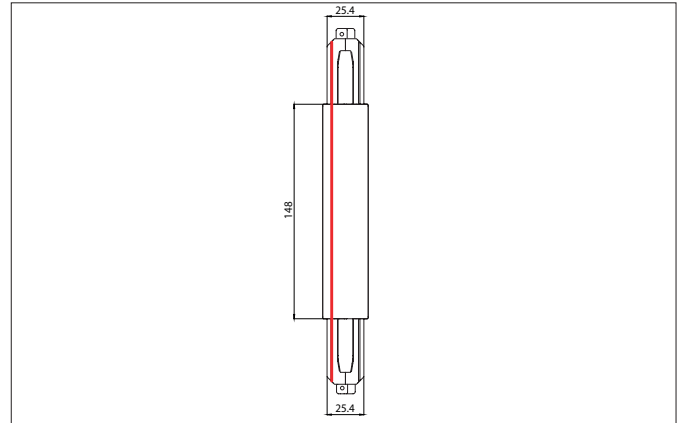

Center power feed

Article no. 87124070

Light.
For Generations.

Tender	
Center power feed, white. .	

Article data	
Article no.	87124070
GTIN	4251433979654
Short description	Center power feed
Colour	White
Weight	0.210 kg

Packing data	
Gross weight	0.21 kg
Length of packaging	255 mm
Packaging width	32 mm
Packaging height	38 mm

Disposal at end of life	This product must not be disposed of with household waste. You are obliged, to dispose of such electrical waste separately. By disposing of electrical waste and other old or defective electronics separately, you support recycling or other forms of re-use. In that way you help to take care and to avoid that harmful substances get into the environment.
-------------------------	---