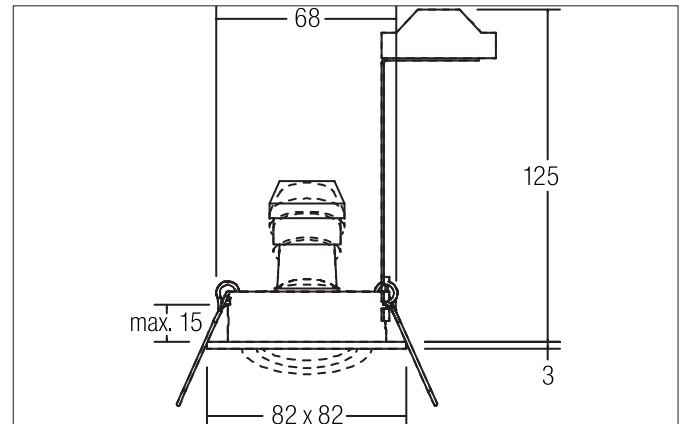

TIRREL-S Recessed spot, GU10

Article no. 36144070

Light.
For Generations.**Tender**

Recessed spot, GU10, white matt, Square. In a compact design, for installation in tool-less rapid assembly systems. Including bracket with GU10 socket for standard-compliant strain relief. Lamp holder: GU10, Mounting method: Recessed mounting, Place of installation: Ceiling-mounted, Material: Aluminium, Degree of protection: according to DIN EN 60529 IP20, Protection class: (EN 61140) II, Voltage: 230V AC 50Hz, Power: 50 W, Amount of light sources / fittings: 1 Qty, Adjustability: Pivoted, without control gear, Control: Other.

Product Benefits

- Recessed spot in square shape made of solid aluminum.
for LED retrofit lamps with GU10 base.
- Ceiling cutout 68 mm, diameter 82 mm, installation depth 125 mm, IP20.
- Pivoting range 25°.
- Large color variation. Without visible snap ring.
- Classic, formally restrained design.
- In the same optics also available as GX5.3 version, as switchable and dimmable set (trailing-edge phase or DALI) and as a loudspeaker.
- In addition in the same surface structure and in the same color also available in round version.

TIRREL-S Recessed spot, GU 10

Article no. 36144070

Light.
For Generations.

Article data	
Article no.	36144070
GTIN	4250047780489
Series name	TIRREL-S
Short description	Recessed spot, GU10
Material	Aluminium
Colour	White
Type of surface	Matt
Shape	Square
Built-in diameter	68 mm
Installation depth	125 mm
Length	82 mm
Width	82 mm
Hight	3 mm
Weight	0.135 kg
stamp	UKCA