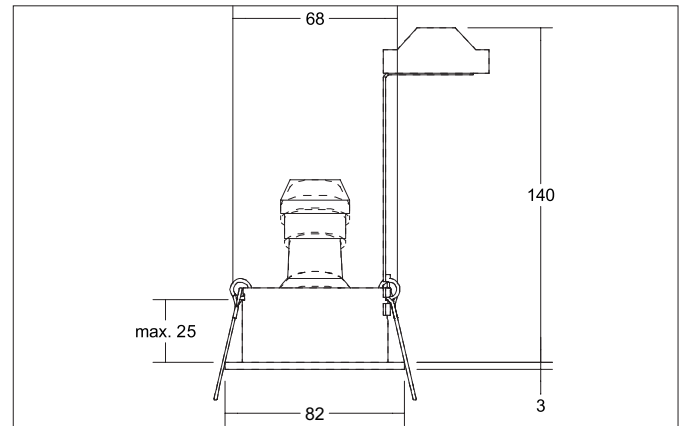

TIRRELdeep Recessed spot, GU10

Article no. 36063080

Light.
For Generations.**Tender**

Recessed spot, GU10, black matt, Round. In a compact design, for installation in tool-less rapid assembly systems. Including bracket with GU10 socket for standard-compliant strain relief. Lamp holder: GU10, Mounting method: Recessed mounting, Place of installation: Ceiling-mounted, Material: Aluminium, Degree of protection: according to DIN EN 60529 IP20, Protection class: (EN 61140) II, Voltage: 230V AC 50Hz, Power: 50 W, Amount of light sources / fittings: 1 Qty, Adjustability: Pivoted, without control gear, Control: Other.

Product Benefits

- Recessed recessed spotlight in round design made of solid aluminum for LED retrofit lamps with GU10 base.
- Incl. bracket for standard-compliant strain relief.
- Ceiling cut-out 68 mm, diameter 82 mm, installation depth 140 mm, IP20.
- Pivoting range 25°.
- Without visible snap ring.
- Classic, formally restrained design.
- Also available in the same look as a GX5.3 version, as a switchable and dimmable set (phase cut-off).
- dimmable set (phase cut-off).

TIRRELdeep Recessed spot, GU10

Article no. 36063080

Light.
For Generations.

Article data	
Article no.	36063080
GTIN	4251433953661
Series name	TIRRELdeep
Short description	Recessed spot, GU10
Material	Aluminium
Colour	Black
Type of surface	Matt
Shape	Round
Outer diameter	82 mm
Built-in diameter	68 mm
Installation depth	140 mm
Hight	3 mm
Weight	0.127 kg
stamp	UKCA

Packing data	
Gross weight	0.174 kg
Length of packaging	140 mm
Packaging width	110 mm
Packaging hight	120 mm
Disposal at end of life	This product must not be disposed of with household waste. You are obliged, to dispose of such electrical waste separately. By disposing of electrical waste and other old or defective electronics separately, you support recycling or other forms of re-use. In that way you help to take care and to avoid that harmful substances get into the environment.