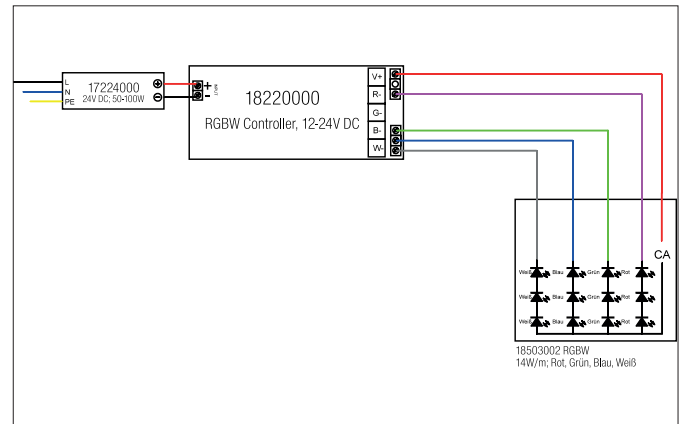

**RGBW radio control**  
Article no. 18220000

Light.  
For Generations.

**Tender**  
 RGBW radio control. RGBW radio controller for controlling the RGBW LED modules for color and white light. Voltage: 12-24 V DC, Current: maximum 4 x 2.5 A. Power: maximum 240 W / 480 W (12 V DC / 24 V DC). Control: negative (common anode). Control signal: PWM. Radio frequency: 869.5 MHz. Range (visual contact): up to 20 m. Ambient temperature (ta): 0 °C to +40 °C. Controller connection using screw terminals. Dimensions: L 178 x W 46 x H 18 mm. Material: Plastic. Delivery: including strain relief. Controller per remote control: maximum 4 (for optimum radio connection). Remote control: voltage (battery): 4.5 V DC - 3 x AAA (not included in the scope of delivery). Radio frequency: 869.5 MHz, transmission power (Ps) < 0 dBm, Range (visual contact): up to 20 m. Ambient temperature (ta): 0 °C to +40 °C. Dimensions: L 120 x W 48 x H 18 mm. Material: Plastic. Function scope: - On / Off. White light selection key (ww / nw / w). RGB color change using a touch wheel. Dimmer keys for red / green / blue / white- Dimming of the set light color. Save keys S1 / S2. Color gradient: Start / Stop. Color gradient: Speed Degree of protection: according to DIN EN 60529 IP20, Protection class: (EN 61140) III, Voltage: 12V 24V, Power: 240 W, Control: Wireless technology control.

Article data	
Article no.	18220000
GTIN	4251433922377
Short description	RGBW radio control
Material	Plastic
Length	145 mm
Width	46.5 mm
Height	16 mm
Weight	0.071 kg

**RGBW radio control**  
Article no. 18220000