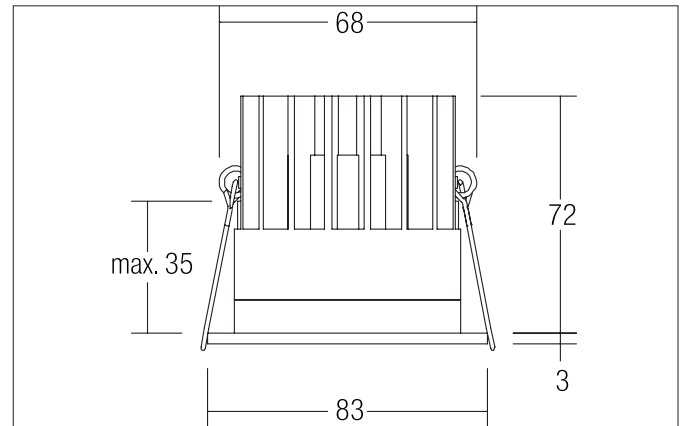

ALTERO-R LED recessed downlight, TunableWhite, IP44

Article no. 12035404TW

Tender

Round LED recessed downlight, TunableWhite, IP44, tool-free ceiling installation using installation springs. Ceiling cut-out \varnothing 68 mm, installation depth 72 mm, outer diameter 83 mm, weight 0.241 kg, silver reflector with rotationally symmetrical deep-wide beam light distribution. Transparent glass cover, rated luminous flux 610 lm, rated wattage 1 x 9 W, light color warm white to daylight white, most similar color temperature (CCT) 2,700 - 6,500 K, general color rendering index CRI > 90, housing material: aluminum, color: textured white, permissible ambient temperature (ta): -20 °C - +25 °C, protection class (EN 61140): III, protection rating (DIN EN 60529): IP44. For connection to an external control gear, which is not included with the luminaire. Dimmable depending on the control gear.

ALTERO-R LED recessed downlight, TunableWhite, IP44

Article no. 12035404TW

Article data	
Article no.	12035404TW
GTIN	4251433981862
Series name	ALTERO-R
Short description	LED recessed downlight, TunableWhite, IP44
Material	Aluminium
Colour	White
Type of surface	Structure
Shape	Round
Outer diameter	83 mm
Built-in diameter	68 mm
Installation depth	72 mm
Hight	3 mm
Weight	0.241 kg
Conformance	CE, UKCA

ALTERO-R LED recessed downlight, TunableWhite, IP44

Article no. 12035404TW

Packing data	
Gross weight	0.291 kg
Length of packaging	100 mm
Packaging width	100 mm
Packaging height	100 mm
Disposal at end of life	<p>This product must not be disposed of with household waste. You are obliged, to dispose of such electrical waste separately.</p> <p>By disposing of electrical waste and other old or defective electronics separately, you support recycling or other forms of re-use. In that way you help to take care and to avoid that harmful substances get into the environment.</p>