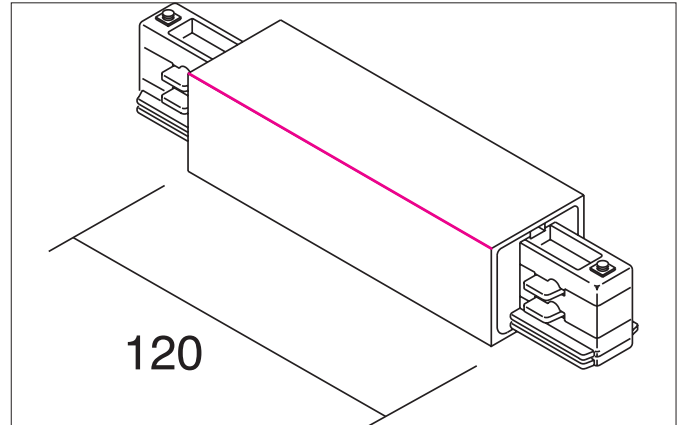

Central power feed

Article no. 88124680

| Tender | |
|---|--|
| Center feed for conductor rail 88101-88104, silver. | |

| Article data | |
|-------------------|--------------------|
| Article no. | 88124680 |
| GTIN | 4250047777694 |
| Short description | Central power feed |
| Colour | Silver |
| Weight | 0.171 kg |
| Conformance | CE, UKCA |

| Packing data | |
|-------------------------|--|
| Gross weight | 0.179 kg |
| Length of packaging | 210 mm |
| Packaging width | 40 mm |
| Packaging height | 40 mm |
| Disposal at end of life | <p>This product must not be disposed of with household waste. You are obliged, to dispose of such electrical waste separately.</p> <p>By disposing of electrical waste and other old or defective electronics separately, you support recycling or other forms of re-use. In that way you help to take care and to avoid that harmful substances get into the environment.</p> |