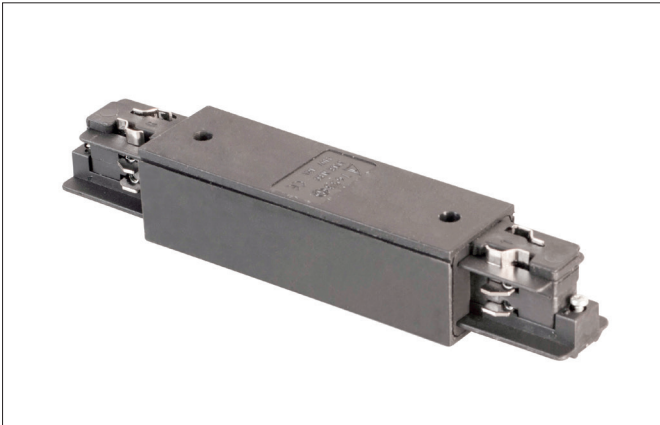

Central power feed

Article no. 88124680

| Tender | |
|---|--|
| Center feed for conductor rail 88101-88104, silver. | |

| Article data | |
|-------------------|--------------------|
| Article no. | 88124680 |
| GTIN | 4250047777694 |
| Short description | Central power feed |
| Colour | Silver |
| Weight | 0.171 kg |
| Conformance | CE, UKCA |

| Packing data | |
|-------------------------|--|
| Gross weight | 0.179 kg |
| Length of packaging | 210 mm |
| Packaging width | 40 mm |
| Packaging height | 40 mm |
| Disposal at end of life | <p>This product must not be disposed of with household waste. You are obliged, to dispose of such electrical waste separately.</p> <p>By disposing of electrical waste and other old or defective electronics separately, you support recycling or other forms of re-use. In that way you help to take care and to avoid that harmful substances get into the environment.</p> |