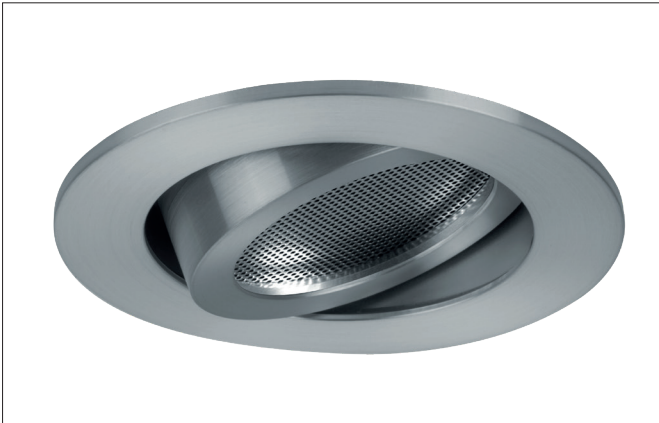

SINDEE-R Ceiling recessed speaker, DA 68 mm
 Article no. 43003250

Tender

Ceiling recessed speaker, DA 68 mm, alu matt, Round. In a compact design, for installation in tool-less rapid assembly systems. Nominal / music load capacity: 3 / 4 W, impedance: 20 Ohm. Up to 5 speakers can be connected in parallel to a channel of a HiFi amplifier. Sound pressure level: 1 W / 1 m: 82 dB (at nominal output of 87 dB), transmission range (-3 db): 200 - 16,000 Hz, transmission range (-10 db): 150 - 20,000 Hz, net weight: 0.1 kg. Connection using 2-core cable with connecting terminals. Also available with cover in champagne satin or black on request. Mounting method: Recessed mounting, Place of installation: Ceiling-mounted, Material: Aluminium / Steel, Degree of protection: according to DIN EN 60529 IP20, Adjustability: Pivoted.

Article data	
Article no.	43003250
GTIN	4250047769682
Series name	SINDEE-R
Short description	Ceiling recessed speaker, DA 68 mm
Material	Aluminium / Steel
Colour	Alu
Type of surface	Matt
Shape	Round
Outer diameter	82 mm
Built-in diameter	68 mm
Installation depth	35 mm
Height	3 mm
Weight	0.113 kg
Conformance	CE, UKCA

SINDEE-R Ceiling recessed speaker, DA 68 mm

Article no. 43003250

Packing data	
Gross weight	0.17 kg
Length of packaging	85 mm
Packaging width	43 mm
Packaging height	84 mm
Disposal at end of life	<p>This product must not be disposed of with household waste. You are obliged, to dispose of such electrical waste separately.</p> <p>By disposing of electrical waste and other old or defective electronics separately, you support recycling or other forms of re-use. In that way you help to take care and to avoid that harmful substances get into the environment.</p>