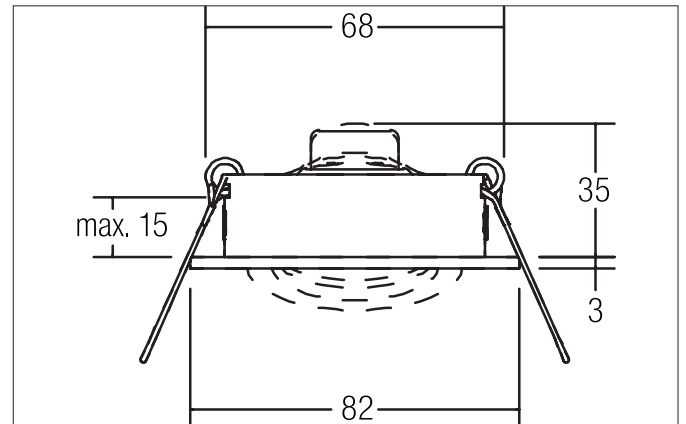

SINDEE-R Ceiling recessed speaker, DA 68 mm
 Article no. 43003250

Tender

Ceiling recessed speaker, DA 68 mm, alu matt, Round. In a compact design, for installation in tool-less rapid assembly systems. Nominal / music load capacity: 3 / 4 W, impedance: 20 Ohm. Up to 5 speakers can be connected in parallel to a channel of a HiFi amplifier. Sound pressure level: 1 W / 1 m: 82 dB (at nominal output of 87 dB), transmission range (-3 db): 200 - 16,000 Hz, transmission range (-10 db): 150 - 20,000 Hz, net weight: 0.1 kg. Connection using 2-core cable with connecting terminals. Also available with cover in champagne satin or black on request. Mounting method: Recessed mounting, Place of installation: Ceiling-mounted, Material: Aluminium / Steel, Degree of protection: according to DIN EN 60529 IP20, Adjustability: Pivoted.

Article data	
Article no.	43003250
GTIN	4250047769682
Series name	SINDEE-R
Short description	Ceiling recessed speaker, DA 68 mm
Material	Aluminium / Steel
Colour	Alu
Type of surface	Matt
Shape	Round
Outer diameter	82 mm
Built-in diameter	68 mm
Installation depth	35 mm
Height	3 mm
Weight	0.113 kg
Conformance	CE, UKCA

SINDEE-R Ceiling recessed speaker, DA 68 mm

Article no. 43003250

Packing data	
Gross weight	0.17 kg
Length of packaging	85 mm
Packaging width	43 mm
Packaging height	84 mm
Disposal at end of life	<p>This product must not be disposed of with household waste. You are obliged, to dispose of such electrical waste separately.</p> <p>By disposing of electrical waste and other old or defective electronics separately, you support recycling or other forms of re-use. In that way you help to take care and to avoid that harmful substances get into the environment.</p>