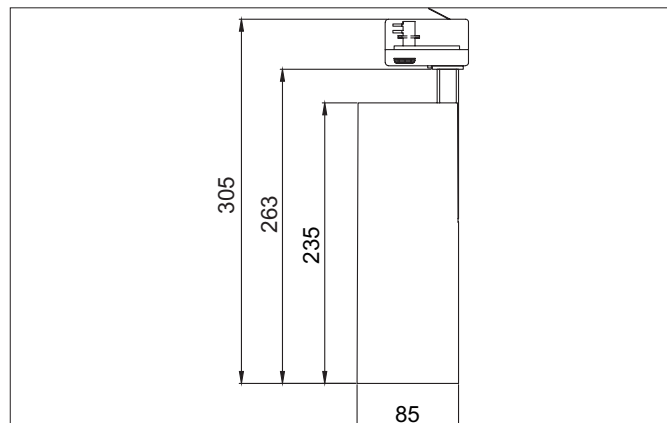

MAXI LED track spotlight

Article no. 88398175

Light.
For Generations.**Tender**

LED track spotlight, Round., Hight 263.0 mm Weight 1.269 kg, with rotattionssymmetrical, deep, wide distributed light intensity. Power 1 x 32 W, Light colour neutral white, Correlated color temprature (CCT) 3.500 K, Colour rendering index CRI > 90, Housing material: Aluminium / Glass / Plastic, Colour: White structure, Permissible ambient temperature (ta): -20 °C - +25 °C, Protection class (EN 61140): I, Degree of protection (DIN EN 60529): IP20, .With electronic driver, DALI dimmable.

Article data	
Article no.	88398175
GTIN	4251433980827
Series name	MAXI
Short description	LED track spotlight
Material	Aluminium / Glass / Plastic
Colour	White
Type of surface	Structure
Shape	Round
Length	235 mm
Hight	263 mm
Weight	1.269 kg

MAXI LED track spotlight

Article no. 88398175

Light.
For Generations.

Lighting technology	
Colour temperature	3.500 K
Light colour	White
System efficiency	32 lm/W
Colour rendering	CRI > 90
Reflector	High-gloss
Light sharing	Symmetric
Adjustable color temperature	No

Packing data	
Gross weight	1.395 kg
Length of packaging	300 mm
Packaging width	200 mm
Packaging height	150 mm
Disposal at end of life	This product must not be disposed of with household waste. You are obliged, to dispose of such electrical waste separately. By disposing of electrical waste and other old or defective electronics separately, you support recycling or other forms of re-use. In that way you help to take care and to avoid that harmful substances get into the environment.