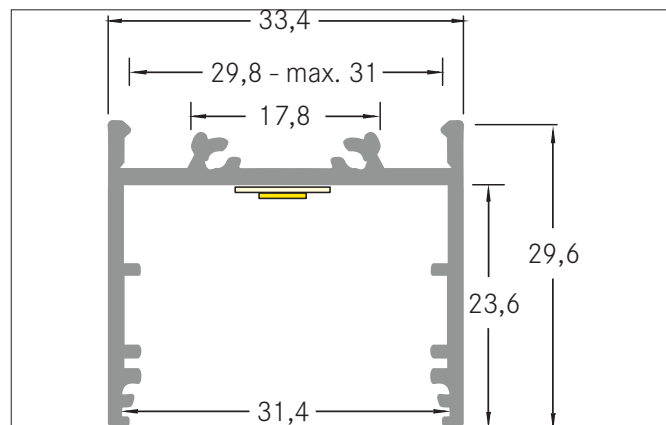

**P30-30 LED surface-mounted profile**

Article no. 53606260

Light.  
For Generations.**Tender**

LED surface-mounted profile, alu anodized. For optimal attachment of the profile this holders are suitable 53035000. With the use of profile covers 53404000 53404070 53404080 the additional mechanical protection and optimal light distribution can be achieved. The associated end cap set is under 53024260 available. for Mounting method: Mounting profile. Material: Aluminium, dimensions profile: length: 2.000 mm x width: 33,4 mm x height: 29,6 mm .

Article data	
Article no.	53606260
GTIN	4251433958567
Series name	P30-30
Short description	LED surface-mounted profile
Material	Aluminium
Colour	Alu
Length	2,000 mm
Width	33.4 mm
Hight	29.6 mm
Weight	0.732 kg

**P30-30 LED surface-mounted profile**

Article no. 53606260

Light.  
For Generations.

Packing data	
Gross weight	1.15 kg
Length of packaging	2,050 mm
Packaging width	80 mm
Packaging height	80 mm
Note	Please note that the materials aluminium and PMMA or PC can expand differently with changes in temperature! At a temperature change of 10°C, the coefficient of expansion is approx. aluminium is approx. 0.7mm per metre, for plastic approx. 1.5mm per metre. This is not a defect in the product, this is a normal physical process.
Disposal at end of life	This product must not be disposed of with household waste. You are obliged, to dispose of such electrical waste separately. By disposing of electrical waste and other old or defective electronics separately, you support recycling or other forms of re-use. In that way you help to take care and to avoid that harmful substances get into the environment.