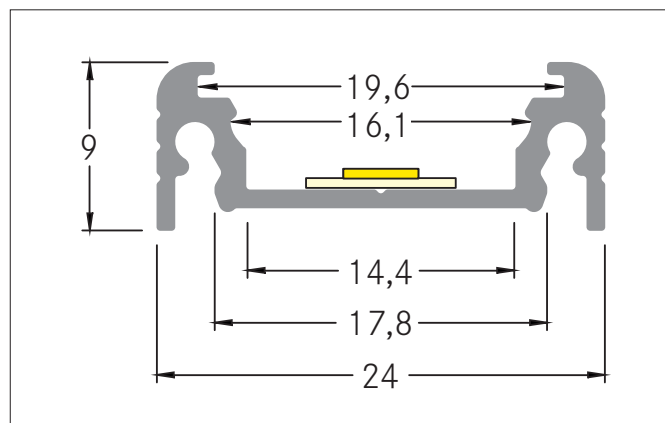

Surface-mounted profile complete set 2000 mm

Article no. 53902260

Light.
For Generations.**Tender**

Surface-mounted profile complete set 2000 mm, silver. for Mounting method: Mounting profile. Material: Aluminium / PMMA / Steel / Plastic, dimensions profile: length: 2.000 mm x width: 24 mm x height: 9 mm .

Product Benefits

- One article number for profile, cover and mounting accessories.
- Fast order processing.
- Uncomplicated product selection.
- Suitable accessories included.

| Article data | |
|-------------------|--|
| Article no. | 53902260 |
| GTIN | 4251433913320 |
| Short description | Surface-mounted profile complete set 2000 mm |
| Material | Aluminium / PMMA / Steel / Plastic |
| Colour | Silver |
| Length | 2,000 mm |
| Width | 24 mm |
| Hight | 9 mm |
| Weight | 0.390 kg |

Surface-mounted profile complete set 2000 mm

Article no. 53902260

Light.
For Generations.

| Packing data | |
|-------------------------|---|
| Gross weight | 0.62 kg |
| Length of packaging | 2,020 mm |
| Packaging width | 30 mm |
| Packaging height | 30 mm |
| Note | Please note that the materials aluminium and PMMA or PC can expand differently with changes in temperature! At a temperature change of 10°C, the coefficient of expansion is approx. aluminium is approx. 0.7mm per metre, for plastic approx. 1.5mm per metre. This is not a defect in the product, this is a normal physical process. |
| Disposal at end of life | This product must not be disposed of with household waste. You are obliged, to dispose of such electrical waste separately. By disposing of electrical waste and other old or defective electronics separately, you support recycling or other forms of re-use. In that way you help to take care and to avoid that harmful substances get into the environment. |