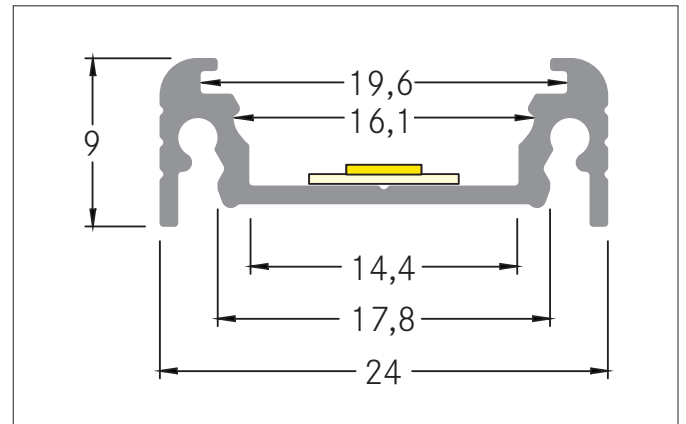

**Surface-mounted profile complete set 2000 mm**

Article no. 53902260

Light.  
For Generations.**Tender**

Surface-mounted profile complete set 2000 mm, silver. Mounting method: Mounting profile. Material: Aluminium / PMMA / Steel / Plastic, dimensions profile: length: 2.000 mm x width: 24 mm x height: 9 mm

**Product Benefits**

- One article number for profile, cover and mounting accessories.
- Fast order processing.
- Uncomplicated product selection.
- Suitable accessories included.

Article data	
Article no.	53902260
GTIN	4251433913320
Short description	Surface-mounted profile complete set 2000 mm
Material	Aluminium / PMMA / Steel / Plastic
Colour	Silver
Transmittance	70 %
Length	2,000 mm
Width	24 mm
Hight	9 mm
Weight	0.390 kg

**Surface-mounted profile complete set 2000 mm**

Article no. 53902260

Light.  
For Generations.

Packing data	
Gross weight	0.62 kg
Length of packaging	2,020 mm
Packaging width	30 mm
Packaging height	30 mm
Note	Please note that the materials aluminium and PMMA or PC can expand differently with changes in temperature! At a temperature change of 10°C, the coefficient of expansion is approx. aluminium is approx. 0.7mm per metre, for plastic approx. 1.5mm per metre. This is not a defect in the product, this is a normal physical process.
Disposal at end of life	This product must not be disposed of with household waste. You are obliged, to dispose of such electrical waste separately. By disposing of electrical waste and other old or defective electronics separately, you support recycling or other forms of re-use. In that way you help to take care and to avoid that harmful substances get into the environment.