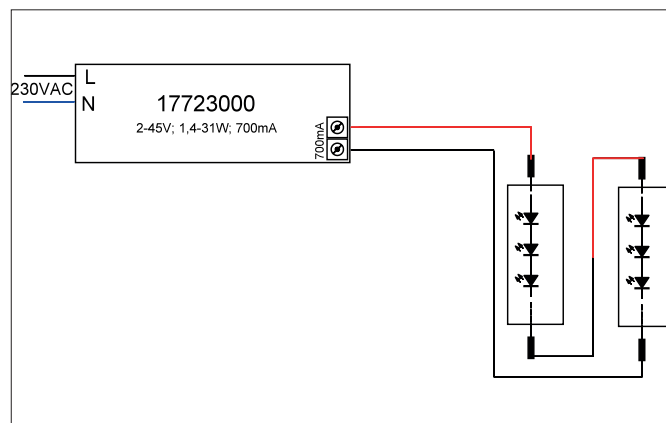

**LED converter 700 mA, on/off switchable**

Article no. 17723020

Light.  
For Generations.**Tender**

LED converter 700 mA, on/off switchable, , Rectangular. This converter is equipped with safety devices which protect it against overvoltage, short-circuit as well as thermal and electric overloads. The input and output terminals are suitable for cables with a cross-section of up to 1.5 mm<sup>2</sup>. Material: Plastic, Degree of protection: according to DIN EN 60529 IP20, Protection class: (EN 61140) II, Current: 700 mA, Voltage: 230V AC 50Hz , Power: 31 W, Dimmable: No, Control: on/off.

Article data	
Article no.	17723020
GTIN	4251433924050
Short description	LED converter 700 mA, on/off switchable
Material	Plastic
Shape	Rectangular
Length	146 mm
Width	43.5 mm
Height	30 mm
Scope of delivery	Plug&Play version with 110 mm P&P output cable
Weight	0.191 kg
stamp	ENEC 05, EL
Conformance	CE

**LED converter 700 mA, on/off switchable**

Article no. 17723020

Light.  
For Generations.

Operating technology of driver	
AC nominal voltage min	198 V
AC nominal voltage max	264 V
Frequency min	50 Hz
Frequency max	60 Hz
DC nominal voltage min	176 V
DC nominal voltage max	275 V
Output current	700 mA
Protection class	II
Degree of protection	IP20
max. no. lights on B16 A	50
Starting current	5A 50 $\mu$ s
Power min	1.4 W
Power max.	31 W
Output_ripple_current	3
Suitable for emergency lighting	No
Control	on/off
Environment temperature (ta)	-25 °C up to +40 °C
Measure point (tc)	max. +80 °C
Version	Plug&Play + connection box
Power factor	0.95