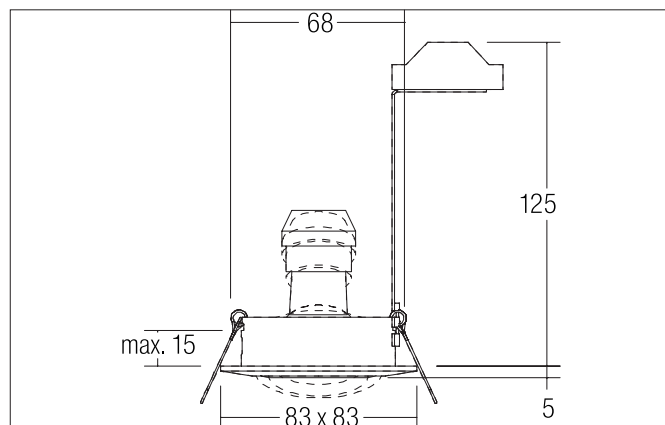

BREENA-S Recessed spot, GU 10

Article no. 36142050

Light.
For Generations.**Tender**

Recessed spot, GU10, gold, Square. In a compact design, for installation in tool-less rapid assembly systems. Including bracket with GU10 socket for standard-compliant strain relief. Lamp holder: GU10, Mounting method: Recessed mounting, Place of installation: Ceiling-mounted, Material: Zinc casting / Aluminium casting, Degree of protection: according to DIN EN 60529 IP20, Protection class: (EN 61140) II, Voltage: 230V AC 50Hz, Power: 50 W, Amount of light sources / fittings: 1 Qty, Adjustability: Pivoted, without control gear, Control: Other.

Article data	
Article no.	36142050
GTIN	4250047780427
Series name	BREENA-S
Short description	Recessed spot, GU10
Material	Cast iron
Colour	Gold
Type of surface	Glossy
Shape	Square
Built-in diameter	68 mm
Installation depth	125 mm
Length	83 mm
Width	83 mm
Height	5 mm
Weight	0.133 kg

Mounting technology	
Mounting method	Recessed mounting
Place of installation	Ceiling-mounted
Adjustability	Pivoted
Swivel angle	25°
Max. ceiling thickness	15 mm
stamp	UKCA
Further references	No mounting box No cover with thermal insulation material
Material cover	Without cover
Circlip	Without circlip

Packing data	
Gross weight	0.156 kg
Length of packaging	140 mm
Packaging width	110 mm
Packaging hight	120 mm
Disposal at end of life	This product must not be disposed of with household waste. You are obliged, to dispose of such electrical waste separately. By disposing of electrical waste and other old or defective electronics separately, you support recycling or other forms of re-use. In that way you help to take care and to avoid that harmful substances get into the environment.