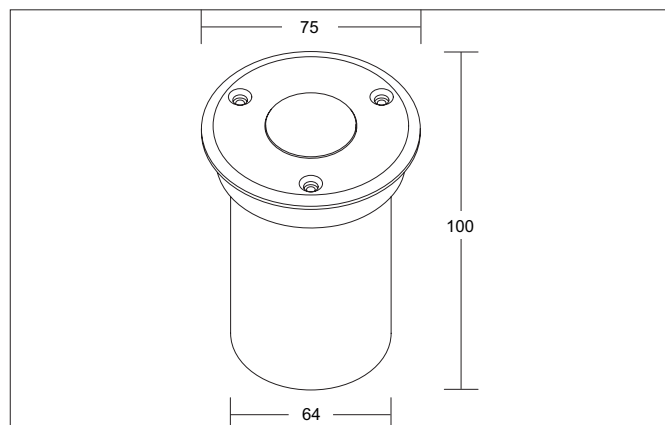

**Floor recessed light**

Article no. P3816R

Light.  
For Generations.**Tender**

Floor recessed light, Round. Ceiling cut-out Installation depth mm, Weight 0,170 kg, ,with Lamp holder Plug&Play max: 1 W , Delivery without bulb.Housing material: Stainless steel / Glass, Colour: Stainless steel, Permissible ambient temperature (ta): -20 °C - +25 °C, Protection class (EN 61140): III, Degree of protection (DIN EN 60529): ,.For connection to an external driver, which is not included in the scope of delivery of the luminaire. Depending on driver dimmable.

Article data	
Article no.	P3816R
GTIN	4250047741824
Short description	Floor recessed light
Material	Stainless steel / Glass
Colour	Stainless steel
Shape	Round
Weight	0.170 kg

Lighting technology	
System efficiency	1 lm/W

Mounting technology	
Mounting method	Recessed mounting
Place of installation	Floor-mounted
Adjustability	Not adjustable
Over rollable	No

Packing data	
Gross weight	0.449 kg
Length of packaging	110 mm
Packaging width	85 mm
Packaging height	85 mm
Disposal at end of life	This product must not be disposed of with household waste. You are obliged, to dispose of such electrical waste separately. By disposing of electrical waste and other old or defective electronics separately, you support recycling or other forms of re-use. In that way you help to take care and to avoid that harmful substances get into the environment.