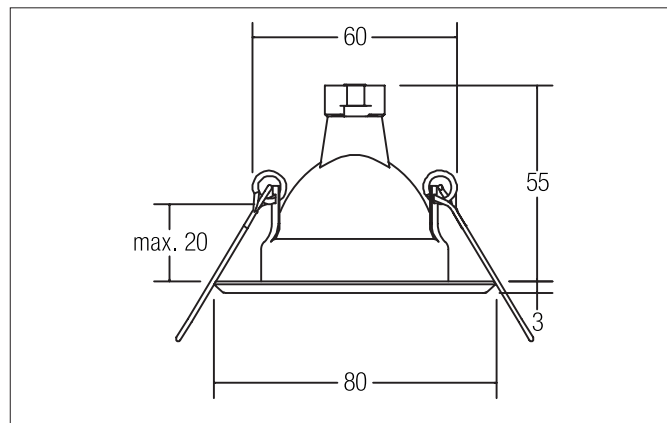

ILARIO Recessed downlight, GX5,3

Article no. 2017.07

Tender

Recessed downlight, GX5,3, glossy white, Round. In a compact design, for installation in tool-less rapid assembly systems. Lamp holder: GX5.3, Mounting method: Recessed mounting, Place of installation: Ceiling-mounted, Material: Steel, Degree of protection: according to DIN EN 60529 IP20, Protection class: (EN 61140) III, Voltage: 12 V, Power: 13 W, Amount of light sources / fittings: 1 Qty, Adjustability: Not adjustable, without control gear, Dimmable: Depending on type of control gear, Control: Depending on driver.

Product Benefits

- Round recessed downlight made of steel.
- For LED retrofit lamp GX5.3.
- Easy and tool-free installation.
- Dimmable when using appropriate accessories.
- Diameter 80 mm, ceiling cutout 60 mm, installation depth 55 mm, ceiling thickness max. 20 mm.
- Available in chrome, chrome matt and white color finishes.

ILARIO Recessed downlight, GX5,3

Article no. 2017.07

Article data	
Article no.	2017.07
GTIN	4250047706762
Series name	ILARIO
Short description	Recessed downlight, GX5,3
Material	Steel
Colour	White
Type of surface	Glossy
Shape	Round
Outer diameter	80 mm
Built-in diameter	60 mm
Installation depth	55 mm
Hight	3 mm
Weight	0.043 kg
stamp	ENEC 05
Conformance	CE, UKCA

Packing data	
Gross weight	0.061 kg
Length of packaging	85 mm
Packaging width	35 mm
Packaging hight	84 mm
Disposal at end of life	<p>This product must not be disposed of with household waste. You are obliged, to dispose of such electrical waste separately.</p> <p>By disposing of electrical waste and other old or defective electronics separately, you support recycling or other forms of re-use. In that way you help to take care and to avoid that harmful substances get into the environment.</p>