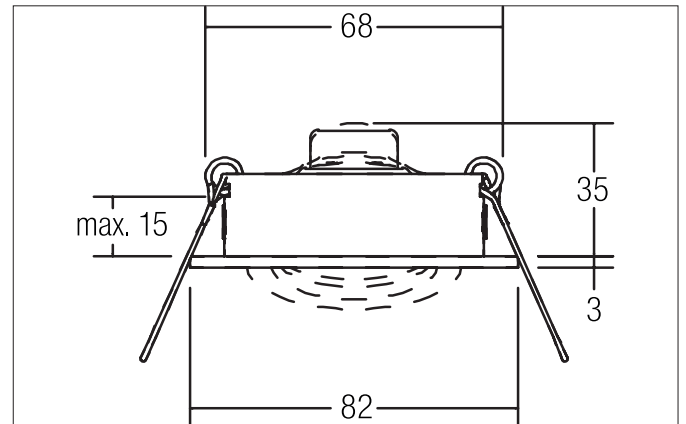

**Ceiling recessed speaker, DA 68 mm**

Article no. 43003640

Licht.  
Für Generationen.

IP20

**Tender**

Ceiling recessed speaker, DA 68 mm, titanium. In a compact design, for installation in tool-less rapid assembly systems. Nominal / music load capacity: 3 / 4 W, impedance: 20 Ohm. Up to 5 speakers can be connected in parallel to a channel of a Hifi amplifier. Sound pressure level: 1 W / 1 m: 82 dB (at nominal output of 87 dB), transmission range (-3 db): 200 - 16,000 Hz, transmission range (-10 db): 150 - 20,000 Hz, net weight: 0.1 kg. Connection using 2-core cable with connecting terminals. Also available with cover in champagne satin or black on request. Mounting method: Recessed mounting, Place of installation: Ceiling-mounted, Material: Aluminium / Steel, Degree of protection: according to DIN EN 60529 IP20, Adjustability: Pivoted.

Article data	
Article no.	43003640
GTIN	4251433906995
Kurzbeschreibung	Ceiling recessed speaker, DA 68 mm
Material	Aluminium / Steel
Colour	Titanium
Type of surface	Matt
Outer diameter	82 mm
Built-in diameter	68 mm
Installation depth	35 mm
weight	0.113 kg

Packing data	
Gross weight	0.17 kg
Length of packaging	85 mm
Packaging width	43 mm
Packaging height	84 mm

Date 08.02.2022 All technical data as well as, weight and measurements are based on rated values and had been carefully prepared.