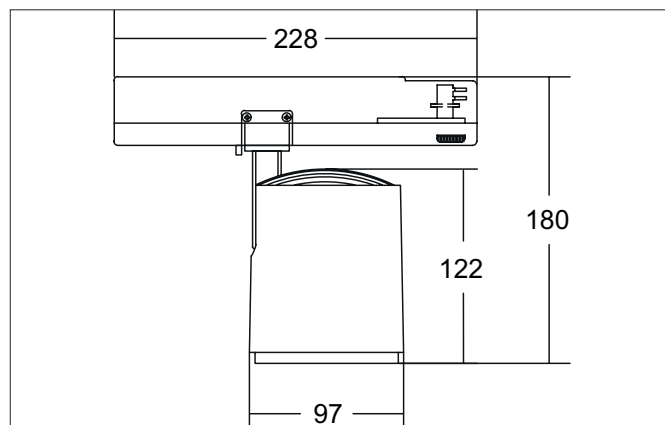

**RETAIL ONE LED track spotlight, 31W**

Article no. 88183173

Light.  
For Generations.**Tender**

LED track spotlight, 31W, Round. Luminaire diameter 97.0 mm, Weight 0.872 kg, with rotationssymmetrical, deep, wide distributed light intensity. Luminous flux 3.843 lm, Power 1 x 31,2 W, Light colour warm white, Correlated color temprature (CCT) 3.000 K, Colour rendering index CRI > 90, Rated life time L80/B50 at 25 °C: 50.000 h, Housing material: Aluminium, Colour: White structure, Permissible ambient temperature (ta): -20 °C - +25 °C, Protection class (EN 61140): I, Degree of protection (DIN EN 60529): IP20, .With electronic driver, on/off switchable.

Article data	
Article no.	88183173
GTIN	4251433976820
Series name	RETAIL ONE
Short description	LED track spotlight, 31W
Material	Aluminium
Colour	White
Type of surface	Structure
Shape	Round
Outer diameter	97 mm
Weight	0.872 kg

**RETAIL ONE LED track spotlight, 31W**

Article no. 88183173

Light.  
For Generations.

Lighting technology	
Colour temperature	3.000 K
Light colour	White
Luminous flux	3,843 lm
System efficiency	123 lm/W
Colour rendering	CRI > 90
Reflector	High-gloss
Beam angle	30°
Light sharing	Symmetric
Adjustable color temperature	No

Packing data	
Gross weight	1.012 kg
Length of packaging	290 mm
Packaging width	110 mm
Packaging height	165 mm
Disposal at end of life	This product must not be disposed of with household waste. You are obliged, to dispose of such electrical waste separately. By disposing of electrical waste and other old or defective electronics separately, you support recycling or other forms of re-use. In that way you help to take care and to avoid that harmful substances get into the environment.