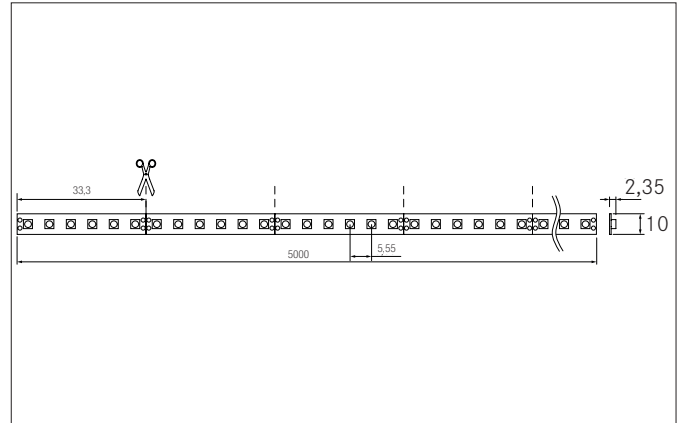

QUALITYFLEX Individual LED flex lighting Food, 33.33 mm, 14.4 W / m, IP00
Article no. 75203038

Light.
For Generations.

Tender

LED flex lighting Food, 33.33 mm, 14.4 W / m, IP00, white, 3.850K. LED flex lighting decorative, technical as well as efficient lighting of light coves, linear applications and backlighting, basic or general lighting of rooms, architectural applications and for areas where high illumination is required, such as indirect or direct lighting, luminous ceilings, gastronomy lighting and much more. Length: 5000.0 mm Lamp power per meter: 14.4 W/m, Luminous flux per meter: 1350.0 lm/m, Degree of protection: IP00, Protection class: III, Voltage: 24V DC, Beam angle: 120.0 °, 180 LEDs per meter, Chip distance (Short Pitch) : 5,55mm. For individual application, the LED flex board can be used all 33,33 mm be cut back. The maximum system length of 5.000mm must not be exceeded with one feed-in.

QUALITYFLEX Individual LED flex lighting Food, 33.33 mm, 14.4 W / m, IP00

Article no. 75203038

Light.
For Generations.

Article data	
Article no.	75203038
GTIN	4251433901334
Series name	QUALITYFLEX Individual
Short description	LED flex lighting Food, 33.33 mm, 14.4 W / m, IP00
Colour	White
Length	5,000 mm
Width	10 mm
Hight	2.4 mm
Scope of delivery	Including 1 x mounting instruction
Weight	0.003 kg
Length of the connection line	350 mm

Operating technology of QualityFlex	
Short Pitch	5.55 mm
Number of lamps per meter	180 Qty
Length of individual sections	33.33 mm
Smallest bend radius	25 mm
Length	5,000 mm
Maximum module length	5,000 mm
Circuit type	Parallel conduction
LED Type	3528 LED