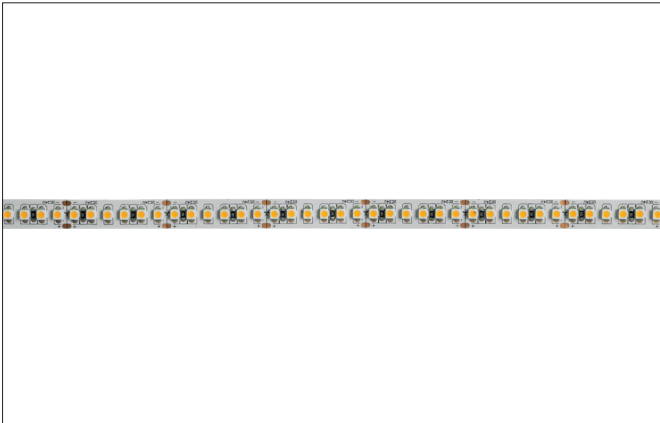

QUALITYFLEX Individual LED flex lighting Food, 33.33 mm, 14.4 W / m, IP00
Article no. 75203038

Light.
For Generations.

Tender

LED flex lighting Food, 33.33 mm, 14.4 W / m, IP00, white, 3.850K. LED flex lighting decorative, technical as well as efficient lighting of light coves, linear applications and backlighting, basic or general lighting of rooms, architectural applications and for areas where high illumination is required, such as indirect or direct lighting, luminous ceilings, gastronomy lighting and much more. Length: 5000.0 mm Lamp power per meter: 14.4 W/m, Luminous flux per meter: 1350.0 lm/m, Degree of protection: IP00, Protection class: III, Voltage: 24V DC, Beam angle: 120.0 °, 180 LEDs per meter, Chip distance (Short Pitch) : 5,55mm. For individual application, the LED flex board can be used all 33,33 mm be cut back. The maximum system length of 5.000mm must not be exceeded with one feed-in.

Product Benefits

- LED flex boards for the presentation of food.
- Matched color reproduction for optimal product presentation of: red meat, bread & baked goods, cheese & restaurant, fruit, marbled meat, vegetables.
- Divisible every 33.33 mm.

QUALITYFLEX Individual LED flex lighting Food, 33.33 mm, 14.4 W / m, IP00

Article no. 75203038

Light.
For Generations.

Article data	
Article no.	75203038
GTIN	4251433901334
Series name	QUALITYFLEX Individual
Short description	LED flex lighting Food, 33.33 mm, 14.4 W / m, IP00
Colour	White
Length	5,000 mm
Width	10 mm
Hight	2.4 mm
Scope of delivery	Including 1 x mounting instruction
Weight	0.003 kg
Length of the connection line	350 mm

Operating technology of QualityFlex	
Short Pitch	5.55 mm
Number of lamps per meter	180 Qty
Length of individual sections	33.33 mm
Smallest bend radius	25 mm
Length	5,000 mm
Maximum module length	5,000 mm
Circuit type	Parallel conduction
LED Type	3528 LED