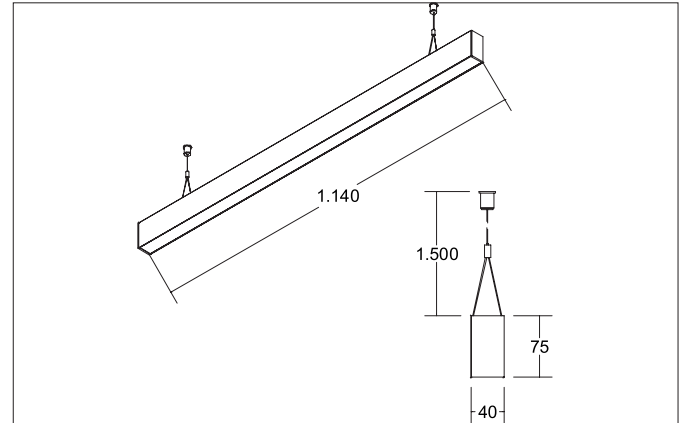

BIRO40 LED pendant profile luminaire direct
Article no. 77233073

Light.
For Generations.

Tender

LED pendant profile luminaire direct, Rectangular. Luminaire length 1140.0 mm, Luminaire width 40.0 mm, Height 75.0 mm, for pendulum mounting. Pendulum length max. 1500.0 mm Weight 1.83 kg, with rotationssymmetrical, deep, wide distributed light intensity. optimal light distribution due to a plastic, microprismatic cover. Luminous flux 1.430 lm, UGR < 19, Power 17,9 W, Light colour warm white, Correlated color temperature (CCT) 3.000 K, Colour rendering index CRI > 90, Rated life time L70/B50 at 25 °C: 60.000 h, Rated life time L80/B50 at 25 °C: 60.000 h, Housing material: Aluminium / Acrylic, Colour: White, Permissible ambient temperature (ta): -20 °C - +25 °C, Protection class (EN 61140): I, Degree of protection (DIN EN 60529): IP20, .With electronic driver, DALI dimmable.

Article data	
Article no.	77233073
GTIN	4251433980926
Series name	BIRO40
Short description	LED pendant profile luminaire direct
Material	Aluminium / Acrylic
Colour	White
Shape	Rectangular
Length	1,140 mm
Width	40 mm
Height	75 mm
Weight	1.830 kg

Mounting technology	
Mounting method	Suspended
Place of installation	Ceiling-mounted
Adjustability	Not adjustable
stamp	UKCA
Pendulum length max.	1,500 mm
Material cover	Plastic, microprismatic

Packing data	
Gross weight	2.28 kg
Length of packaging	1,250 mm
Packaging width	160 mm
Packaging height	135 mm
Disposal at end of life	This product must not be disposed of with household waste. You are obliged, to dispose of such electrical waste separately. By disposing of electrical waste and other old or defective electronics separately, you support recycling or other forms of re-use. In that way you help to take care and to avoid that harmful substances get into the environment.