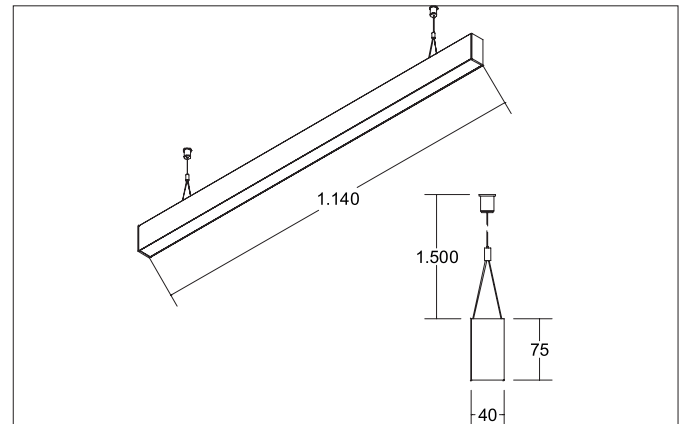

BIRO40 LED pendant profile luminaire direct/indirect

Article no. 77353073

Light.
For Generations.**Tender**

LED pendant profile luminaire direct/indirect, Rectangular. Luminaire length 1140.0 mm, Luminaire width 40.0 mm, Height 75.0 mm, for pendulum mounting. Pendulum length max. 1500.0 mm Weight 2.59 kg, with rotationssymmetrical, deep, wide distributed light intensity. optimal light distribution due to a plastic, satinised cover. Luminous flux 4.970 lm, UGR < 20, Power 45,9 W, Light colour warm white, Correlated color temperature (CCT) 3.000 K, Colour rendering index CRI > 90, Rated life time L70/B50 at 25 °C: 60.000 h, Rated life time L80/B50 at 25 °C: 60.000 h, Housing material: Aluminium / Acrylic, Colour: White, Permissible ambient temperature (ta): -20 °C - +25 °C, Protection class (EN 61140): I, Degree of protection (DIN EN 60529): IP20, .With electronic driver, DALI dimmable.

Article data	
Article no.	77353073
GTIN	4251433955641
Series name	BIRO40
Short description	LED pendant profile luminaire direct/indirect
Material	Aluminium / Acrylic
Colour	White
Shape	Rectangular
Length	1,140 mm
Width	40 mm
Height	75 mm
Weight	2.590 kg

Mounting technology	
Mounting method	Suspended
Place of installation	Ceiling-mounted
Adjustability	Not adjustable
stamp	UKCA
Pendulum length max.	1,500 mm
Material cover	Plastic, satinised

Packing data	
Gross weight	3.04 kg
Length of packaging	1,250 mm
Packaging width	160 mm
Packaging height	135 mm
Disposal at end of life	This product must not be disposed of with household waste. You are obliged, to dispose of such electrical waste separately. By disposing of electrical waste and other old or defective electronics separately, you support recycling or other forms of re-use. In that way you help to take care and to avoid that harmful substances get into the environment.