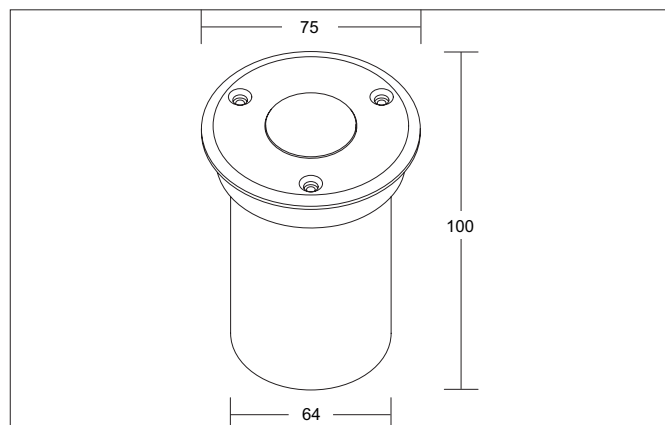

**Floor recessed light**

Article no. P3816Y

Light.  
For Generations.**Tender**

Floor recessed light, Round. Ceiling cut-out Installation depth mm, Weight 0,170 kg, ,with Lamp holder Plug&Play max: 1 W , Delivery without bulb.Housing material: Stainless steel / Glass, Colour: Stainless steel, Permissible ambient temperature (ta): -20 °C - +25 °C, Protection class (EN 61140): III, Degree of protection (DIN EN 60529): ,.For connection to an external driver, which is not included in the scope of delivery of the luminaire. Depending on driver dimmable.

Article data	
Article no.	P3816Y
GTIN	4250047741848
Short description	Floor recessed light
Material	Stainless steel / Glass
Colour	Stainless steel
Shape	Round
Weight	0.170 kg

Lighting technology	
System efficiency	1 lm/W

Mounting technology	
Mounting method	Recessed mounting
Place of installation	Floor-mounted
Adjustability	Not adjustable
Over rollable	No

Packing data	
Gross weight	0.449 kg
Length of packaging	110 mm
Packaging width	85 mm
Packaging height	85 mm
Disposal at end of life	<p>This product must not be disposed of with household waste. You are obliged, to dispose of such electrical waste separately.</p> <p>By disposing of electrical waste and other old or defective electronics separately, you support recycling or other forms of re-use. In that way you help to take care and to avoid that harmful substances get into the environment.</p>