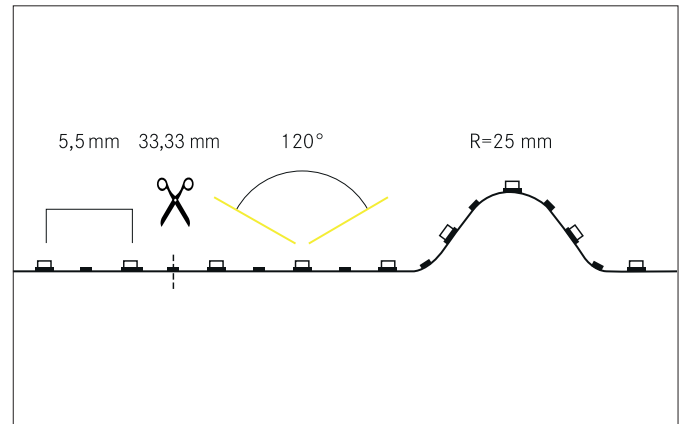

QUALITYFLEX Individual LED flex lighting Food, 5 m, 14,4 W / m,**IP00**

Article no. 88203038

Light.
For Generations.**Tender**

LED flex lighting Food, 5 m, 14,4 W / m, IP00, white, 3.850K. LED flex lighting decorative, technical as well as efficient lighting of light coves, linear applications and backlighting, basic or general lighting of rooms, architectural applications and for areas where high illumination is required, such as indirect or direct lighting, luminous ceilings, gastronomy lighting and much more. Length: 33.33 mm Lamp power per meter: 14.4 W/m, Luminous flux per meter: 1350.0 lm/m, Degree of protection: IP00, Protection class: III, Voltage: 24V DC, Beam angle: 120.0 °, 180 LEDs per meter, Chip distance (Short Pitch) : 5,55mm. For individual application, the LED flex board can be used all 33,33 mm be cut back. The maximum system length of 5.000mm must not be exceeded with one feed-in.

QUALITYFLEX Individual LED flex lighting Food, 5 m, 14,4 W / m, IP00

Article no. 88203038

Light.
For Generations.

Article data	
Article no.	88203038
GTIN	4251433901006
Series name	QUALITYFLEX Individual
Short description	LED flex lighting Food, 5 m, 14,4 W / m, IP00
Colour	White
Length	33 mm
Width	10 mm
Hight	2.4 mm
Scope of delivery	incl. 1 x mounting instructions, 5 x identification labels
Weight	0.125 kg
Length of the connection line	350 mm

Operating technology of QualityFlex	
Short Pitch	5.55 mm
Number of lamps per meter	180 Qty
Length of individual sections	33.33 mm
Smallest bend radius	25 mm
Length	33 mm
Maximum module length	5,000 mm
Circuit type	Parallel conduction
LED Type	3528 LED