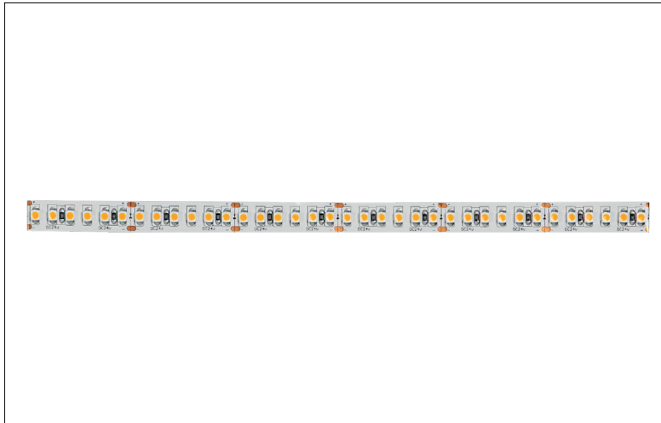

QUALITYFLEX Individual LED flex lighting Food, 5 m, 14,4 W / m,**IP00**

Article no. 88203038

Light.
For Generations.**Tender**

LED flex lighting Food, 5 m, 14,4 W / m, IP00, white, 3.850K. LED flex lighting decorative, technical as well as efficient lighting of light coves, linear applications and backlighting, basic or general lighting of rooms, architectural applications and for areas where high illumination is required, such as indirect or direct lighting, luminous ceilings, gastronomy lighting and much more. Length: 33.33 mm Lamp power per meter: 14.4 W/m, Luminous flux per meter: 1350.0 lm/m, Degree of protection: IP00, Protection class: III, Voltage: 24V DC, Beam angle: 120.0 °, 180 LEDs per meter, Chip distance (Short Pitch) : 5,55mm. For individual application, the LED flex board can be used all 33,33 mm be cut back. The maximum system length of 5.000mm must not be exceeded with one feed-in.

Product Benefits

- LED flex boards for the presentation of food.
- Matched color reproduction for optimal product presentation of: red meat, bread & baked goods, cheese & restaurant, fruit, marbled meat, vegetables.
- Divisible every 33.33 mm.

QUALITYFLEX Individual LED flex lighting Food, 5 m, 14,4 W / m, IP00

Article no. 88203038

Light.
For Generations.

Article data	
Article no.	88203038
GTIN	4251433901006
Series name	QUALITYFLEX Individual
Short description	LED flex lighting Food, 5 m, 14,4 W / m, IP00
Colour	White
Length	33 mm
Width	10 mm
Hight	2.4 mm
Scope of delivery	incl. 1 x mounting instructions, 5 x identification labels
Weight	0.125 kg
Length of the connection line	350 mm

Operating technology of QualityFlex	
Short Pitch	5.55 mm
Number of lamps per meter	180 Qty
Length of individual sections	33.33 mm
Smallest bend radius	25 mm
Length	33 mm
Maximum module length	5,000 mm
Circuit type	Parallel conduction
LED Type	3528 LED