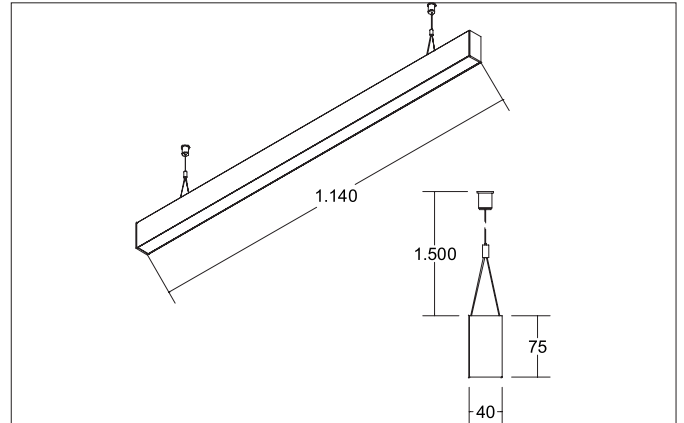

BIRO40 LED pendant profile luminaire direct/indirect
 Article no. 77333073

Light.
 For Generations.

Tender
 LED pendant profile luminaire direct/indirect, Rectangular. Luminaire length 1140.0 mm, Luminaire width 40.0 mm, Height 75.0 mm, for pendulum mounting. Pendulum length max. 1500.0 mm Weight 2.59 kg, with rotationssymmetrical, deep, wide distributed light intensity. optimal light distribution due to a plastic, microprismatic cover. Luminous flux 5.060 lm, UGR < 19, Power 45,9 W, Light colour warm white, Correlated color temprature (CCT) 3.000 K, Colour rendering index CRI > 90, Rated life time L70/B50 at 25 °C: 60.000 h, Rated life time L80/B50 at 25 °C: 60.000 h, Housing material: Aluminium / Acrylic, Colour: White, Permissible ambient temperature (ta): -20 °C - +25 °C, Protection class (EN 61140): I, Degree of protection (DIN EN 60529): IP20, .With electronic driver, DALI dimmable.

Article data	
Article no.	77333073
GTIN	4251433951360
Series name	BIRO40
Short description	LED pendant profile luminaire direct/indirect
Material	Aluminium / Acrylic
Colour	White
Shape	Rectangular
Length	1,140 mm
Width	40 mm
Hight	75 mm
Weight	2.590 kg

Mounting technology	
Mounting method	Suspended
Place of installation	Ceiling-mounted
Adjustability	Not adjustable
stamp	UKCA
Pendulum length max.	1,500 mm
Material cover	Plastic, microprismatic

Packing data	
Gross weight	3.04 kg
Length of packaging	1,250 mm
Packaging width	160 mm
Packaging height	135 mm
Disposal at end of life	This product must not be disposed of with household waste. You are obliged, to dispose of such electrical waste separately. By disposing of electrical waste and other old or defective electronics separately, you support recycling or other forms of re-use. In that way you help to take care and to avoid that harmful substances get into the environment.