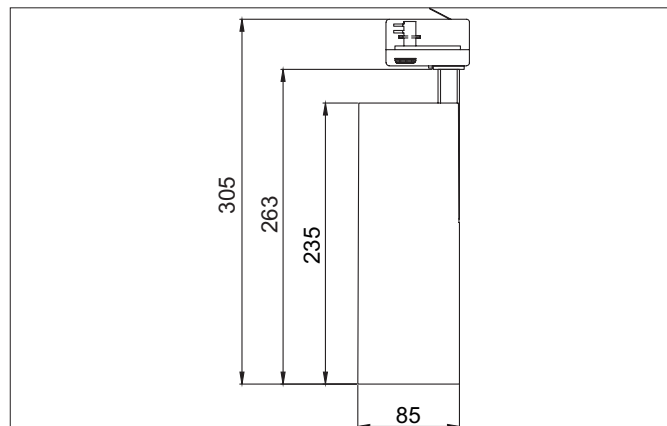

**MAXI LED track spotlight**

Article no. 88398184

**Tender**

LED track spotlight, Round., Hight 263.0 mm Weight 1.269 kg, with rotattionssymmetrical, deep, wide distributed light intensity.. Power 1 x 32 W, Light colour neutral white, Correlated color temprature (CCT) 4.000 K, Colour rendering index CRI > 90, Housing material: Aluminium / Glass / Plastic, Colour: White structure, Permissible ambient temperature (ta): -20 °C - +25 °C, Protection class (EN 61140): I, Degree of protection (DIN EN 60529): IP20. With electronic driver, DALI dimmable.

Article data	
Article no.	88398184
GTIN	4251433980834
Series name	MAXI
Short description	LED track spotlight
Material	Aluminium / Glass / Plastic
Colour	White
Type of surface	Structure
Shape	Round
Length	235 mm
Hight	263 mm
Weight	1.269 kg
Conformance	CE, UKCA

Packing data	
Gross weight	1.395 kg
Length of packaging	300 mm
Packaging width	200 mm
Packaging height	150 mm
Disposal at end of life	This product must not be disposed of with household waste. You are obliged, to dispose of such electrical waste separately. By disposing of electrical waste and other old or defective electronics separately, you support recycling or other forms of re-use. In that way you help to take care and to avoid that harmful substances get into the environment.