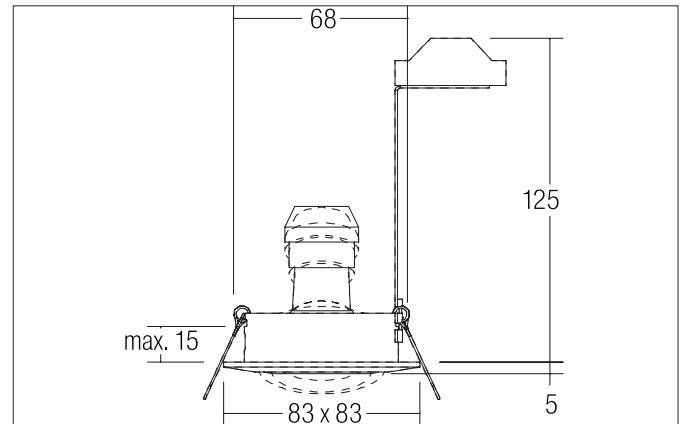

BREENA-S Recessed spot, GU 10

Article no. 36142080

Light.
For Generations.**Tender**

Recessed spot, GU10, black, Square. In a compact design, for installation in tool-less rapid assembly systems. Including bracket with GU10 socket for standard-compliant strain relief. Lamp holder: GU10, Mounting method: Recessed mounting, Place of installation: Ceiling-mounted, Material: Zinc casting / Aluminium casting, Degree of protection: according to DIN EN 60529 IP20, Protection class: (EN 61140) II, Voltage: 230V AC 50Hz, Power: 50 W, Amount of light sources / fittings: 1 Qty, Adjustability: Pivoted, without control gear, Control: Other.

Article data	
Article no.	36142080
GTIN	4251433953821
Series name	BREENA-S
Short description	Recessed spot, GU10
Material	Cast iron
Colour	Black
Type of surface	Matt
Shape	Square
Built-in diameter	68 mm
Installation depth	125 mm
Length	83 mm
Width	83 mm
Height	5 mm
Weight	0.133 kg

BREENA-S Recessed spot, GU 10

Article no. 36142080

Light.
For Generations.

Operating technology of the luminaire	
System output	50 W
Voltage type	AC
AC nominal voltage max	230 V
Frequenz max.	50 Hz
Lamp	For LED-retrofill lamp
Lamp holder	GU10
Protection class	II
Degree of protection	IP20
Control	Other
Bulb change possible	Yes

Mounting technology	
Mounting method	Recessed mounting
Place of installation	Ceiling-mounted
Adjustability	Pivoted
Swivel angle	25°
Max. ceiling thickness	15 mm
stamp	UKCA
Further references	No mounting box No cover with thermal insulation material
Material cover	Without cover
Circlip	Without circlip