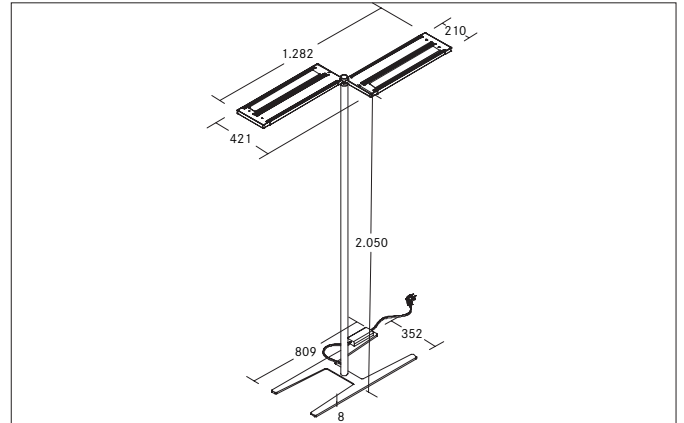

**MELODY LED-Stehleuchte, NANO-prismatische Abdeckung, mit Indirektanteil, mit Sensorik, Taster und App**

Article no. 77432694AI

Light.  
For Generations.**Tender**

LED-Stehleuchte, NANO-prismatische Abdeckung, mit Indirektanteil, mit Sensorik, Taster und App, Rectangular. Luminaire length 1282.0 mm, Luminaire width 421.0 mm, Hight 2050.0 mm Weight 17.4 kg, double asymmetric optimal light distribution due to a plastic, microprismatic cover. Luminous flux 15.200 lm, UGR < 19, Power 120 W, Light colour neutral white, Correlated color temperature (CCT) 4.000 K, Colour rendering index CRI > 90, Housing material: Aluminium / Steel / Plastic, Colour: Silver, Permissible ambient temperature (ta): -20 °C - +25 °C, Protection class (EN 61140): I, Degree of protection (DIN EN 60529): IP20, .With electronic driver, Presence detector dimmable.

Article data	
Article no.	77432694AI
GTIN	425 1433970552
Series name	MELODY
Short description	LED-Stehleuchte, NANO-prismatische Abdeckung, mit Indirektanteil, mit Sensorik, Taster und App
Material	Aluminium / Steel / Plastic
Colour	Silver
Type of surface	Structure
Shape	Rectangular
Length	1,282 mm
Width	421 mm
Hight	2050 mm
Scope of delivery	incl. supply line 2.500 mm with Schuko angle plug
Weight	17.400 kg

Mounting technology	
Mounting method	Surface mounting
Place of installation	Floor-mounted
Adjustability	Not adjustable
Material cover	Plastic, microprismatic

Packing data	
Gross weight	18.5 kg
Length of packaging	2,085 mm
Packaging width	520 mm
Packaging height	95 mm
Disposal at end of life	This product must not be disposed of with household waste. You are obliged, to dispose of such electrical waste separately. By disposing of electrical waste and other old or defective electronics separately, you support recycling or other forms of re-use. In that way you help to take care and to avoid that harmful substances get into the environment.