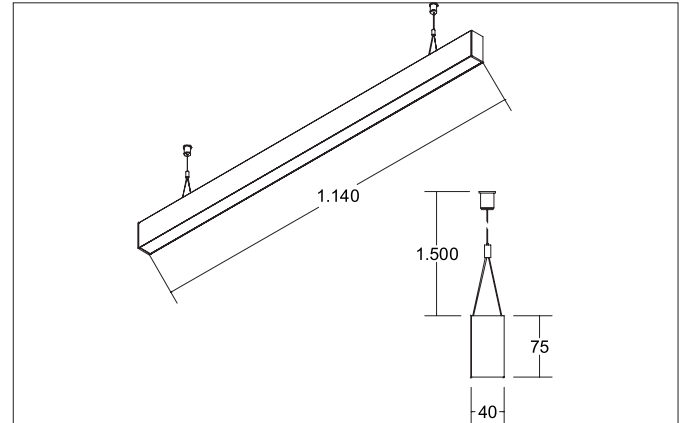

BIRO40 LED pendant profile luminaire direct
Article no. 77233074

Light.
For Generations.

Tender

LED pendant profile luminaire direct, Rectangular. Luminaire length 1140.0 mm, Luminaire width 40.0 mm, Height 75.0 mm, for pendulum mounting. Pendulum length max. 1500.0 mm Weight 1.83 kg, with rotationssymmetrical, deep, wide distributed light intensity. optimal light distribution due to a plastic, microprismatic cover. Luminous flux 1.620 lm, UGR < 19, Power 17,9 W, Light colour neutral white, Correlated color temperature (CCT) 4.000 K, Colour rendering index CRI > 90, Rated life time L70/B50 at 25 °C: 60.000 h, Rated life time L80/B50 at 25 °C: 60.000 h, Housing material: Aluminium / Acrylic, Colour: White, Permissible ambient temperature (ta): -20 °C - +25 °C, Protection class (EN 61140): I, Degree of protection (DIN EN 60529): IP20, .With electronic driver, DALI dimmable.

Article data	
Article no.	77233074
GTIN	4251433980933
Series name	BIRO40
Short description	LED pendant profile luminaire direct
Material	Aluminium / Acrylic
Colour	White
Shape	Rectangular
Length	1,140 mm
Width	40 mm
Hight	75 mm
Weight	1.830 kg

Mounting technology	
Mounting method	Suspended
Place of installation	Ceiling-mounted
Adjustability	Not adjustable
stamp	UKCA
Pendulum length max.	1,500 mm
Material cover	Plastic, microprismatic

Packing data	
Gross weight	2.28 kg
Length of packaging	1,250 mm
Packaging width	160 mm
Packaging height	135 mm
Disposal at end of life	This product must not be disposed of with household waste. You are obliged, to dispose of such electrical waste separately. By disposing of electrical waste and other old or defective electronics separately, you support recycling or other forms of re-use. In that way you help to take care and to avoid that harmful substances get into the environment.