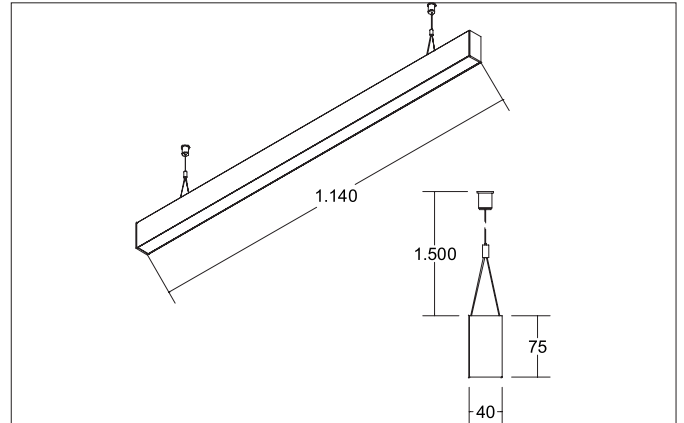

BIRO40 LED pendant profile luminaire direct/indirect
Article no. 77353074

Light.
For Generations.

Tender

LED pendant profile luminaire direct/indirect, Rectangular. Luminaire length 1140.0 mm, Luminaire width 40.0 mm, Height 75.0 mm, for pendulum mounting. Pendulum length max. 1500.0 mm Weight 2.59 kg, with rotationssymmetrical, deep, wide distributed light intensity. optimal light distribution due to a plastic, satinised cover. Luminous flux 5.600 lm, UGR < 20, Power 45,9 W, Light colour neutral white, Correlated color temprature (CCT) 4.000 K, Colour rendering index CRI > 90, Rated life time L70/B50 at 25 °C: 60.000 h, Rated life time L80/B50 at 25 °C: 60.000 h, Housing material: Aluminium / Acrylic, Colour: White, Permissible ambient temperature (ta): -20 °C - +25 °C, Protection class (EN 61140): I, Degree of protection (DIN EN 60529): IP20, .With electronic driver, DALI dimmable.

Article data	
Article no.	77353074
GTIN	4251433955658
Series name	BIRO40
Short description	LED pendant profile luminaire direct/indirect
Material	Aluminium / Acrylic
Colour	White
Shape	Rectangular
Length	1,140 mm
Width	40 mm
Hight	75 mm
Weight	2.590 kg

Mounting technology	
Mounting method	Suspended
Place of installation	Ceiling-mounted
Adjustability	Not adjustable
stamp	UKCA
Pendulum length max.	1,500 mm
Material cover	Plastic, satinised

Packing data	
Gross weight	3.04 kg
Length of packaging	1,250 mm
Packaging width	160 mm
Packaging height	135 mm
Disposal at end of life	This product must not be disposed of with household waste. You are obliged, to dispose of such electrical waste separately. By disposing of electrical waste and other old or defective electronics separately, you support recycling or other forms of re-use. In that way you help to take care and to avoid that harmful substances get into the environment.