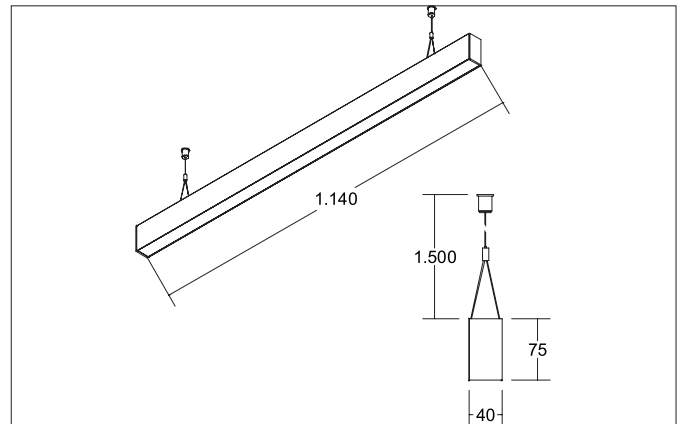

**BIRO40 LED pendant profile luminaire direct**

Article no. 77243074

Light.  
For Generations.**Tender**

LED pendant profile luminaire direct, Rectangular. Luminaire length 1140.0 mm, Luminaire width 40.0 mm, Height 75.0 mm, for pendulum mounting. Pendulum length max. 1500.0 mm Weight 2.59 kg, with rotationssymmetrical, deep, wide distributed light intensity. optimal light distribution due to a plastic, satinised cover. Luminous flux 2.740 lm, UGR < 25, Power 31,4 W, Light colour neutral white, Correlated color temperature (CCT) 4.000 K, Colour rendering index CRI > 90, Rated life time L70/B50 at 25 °C: 60.000 h, Rated life time L80/B50 at 25 °C: 60.000 h, Housing material: Aluminium / Acrylic, Colour: White, Permissible ambient temperature (ta): -20 °C - +25 °C, Protection class (EN 61140): I, Degree of protection (DIN EN 60529): IP20, .With electronic driver, DALI dimmable.

Article data	
Article no.	77243074
GTIN	4251433955436
Series name	BIRO40
Short description	LED pendant profile luminaire direct
Material	Aluminium / Acrylic
Colour	White
Shape	Rectangular
Length	1,140 mm
Width	40 mm
Height	75 mm
Weight	2.590 kg

Mounting technology	
Mounting method	Suspended
Place of installation	Ceiling-mounted
Adjustability	Not adjustable
stamp	UKCA
Pendulum length max.	1,500 mm
Material cover	Plastic, satinised

Packing data	
Gross weight	3.04 kg
Length of packaging	1,250 mm
Packaging width	160 mm
Packaging height	135 mm
Disposal at end of life	This product must not be disposed of with household waste. You are obliged, to dispose of such electrical waste separately. By disposing of electrical waste and other old or defective electronics separately, you support recycling or other forms of re-use. In that way you help to take care and to avoid that harmful substances get into the environment.