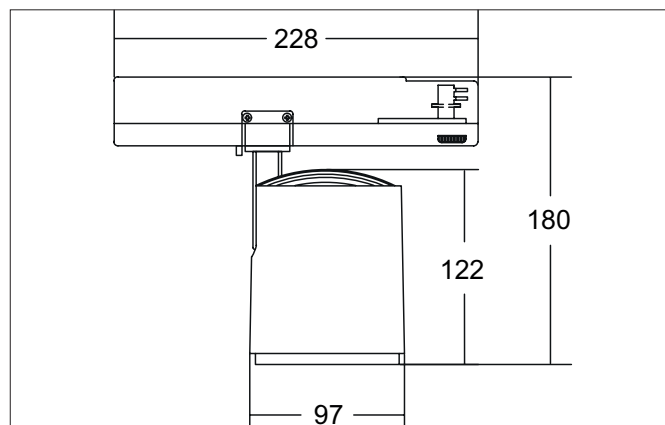

**RETAIL ONE LED track spotlight, 31W**

Article no. 88186174

Light.  
For Generations.**Tender**

LED track spotlight, 31W, Round. Luminaire diameter 97.0 mm, Weight 0.872 kg, with rotationssymmetrical, deep, wide distributed light intensity.. Luminous flux 3.562 lm, Power 1 x 31,2 W, Light colour neutral white, Correlated color temprature (CCT) 4.000 K, Colour rendering index CRI > 90, Rated life time L80/B50 at 25 °C: 50.000 h, Housing material: Aluminium, Colour: White structure, Permissible ambient temperature (ta): -20 °C - +25 °C, Protection class (EN 61140): I, Degree of protection (DIN EN 60529): IP20. With electronic driver, on/off switchable.

Article data	
Article no.	88186174
GTIN	4251433977568
Series name	RETAIL ONE
Short description	LED track spotlight, 31W
Material	Aluminium
Colour	White
Type of surface	Structure
Shape	Round
Outer diameter	97 mm
Weight	0.872 kg
Conformance	CE, UKCA

**RETAIL ONE LED track spotlight, 31W**

Article no. 88186174

Light.  
For Generations.

Lighting technology	
Colour temperature	4.000 K
Light colour	White
Luminous flux	3,562 lm
System efficiency	114 lm/W
Colour rendering	CRI > 90
Reflector	High-gloss
Beam angle	60°
Light sharing	Symmetric
Adjustable color temperature	No

Packing data	
Gross weight	1.012 kg
Length of packaging	290 mm
Packaging width	110 mm
Packaging height	165 mm
Disposal at end of life	This product must not be disposed of with household waste. You are obliged, to dispose of such electrical waste separately. By disposing of electrical waste and other old or defective electronics separately, you support recycling or other forms of re-use. In that way you help to take care and to avoid that harmful substances get into the environment.