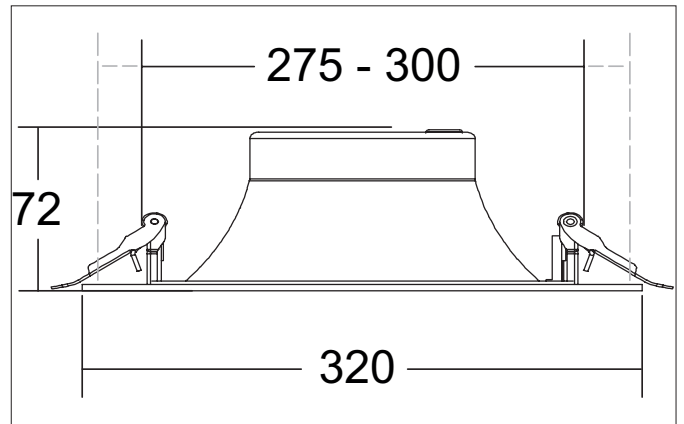

**DIOS MEGA LED recessed downlight, switchable**

Article no. 40674184

**Tender**

LED recessed downlight, switchable, Round. Toolless ceiling installation by installation springs. Ceiling cut-out Ø 300 mm, Installation depth 72 mm, Outer diameter 320 mm, Weight 0,700 kg, with rotationssymmetrical, deep, wide distributed light intensity. Cover plastic, transparent. Luminous flux 3.180 lm, UGR < 16, Power 1 x 23,8 W, System Efficiency 134 lm/W, Light colour neutral white, Correlated color temperature (CCT) 4.000 K, Colour rendering index CRI > 90, Rated life time L80/B10 at 25 °C: 50.000 h, Rated life time L80/B50 at 25 °C: 50.000 h, Housing material: Aluminium / Glass / Plastic, Colour: Black structure, Permissible ambient temperature (ta): -20 °C - +25 °C, Protection class (EN 61140): II, Degree of protection (DIN EN 60529): IP20. With electronic driver, on/off switchable.

**DIOS MEGA LED recessed downlight, switchable**

Article no. 40674184

Article data	
Article no.	40674184
GTIN	4251433996552
Series name	DIOS MEGA
Short description	LED recessed downlight, switchable
Material	Aluminium / Glass / Plastic
Colour	Black
Type of surface	Structure
Shape	Round
Outer diameter	320 mm
Built-in diameter min.	275 mm
Built-in diameter	300 mm
Installation depth	72 mm
Weight	0.700 kg
Conformance	CE, UKCA